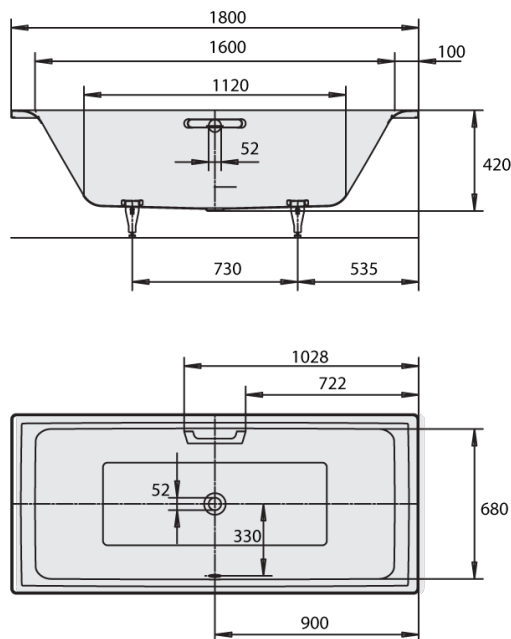

Kaldewei Puro Duo 1800x800x420 with MultiFiller White

2263843

SPECIFICATIONS

Recommended Use	Domestic, Hotel & Commercial
Material	Steel Enamel
Colour	White
Capacity	165 ltr
Weight	54 kg
Overflow Configuration	Overflow
Mounting	Inset
Plug & Waste Size	40mm
Plug & Waste	Included

WARRANTY

Warranty - Domestic Use	30 Years
Parts Replacement Only	12 Months

Please refer to Warranty Page for full Terms and Conditions

Dimensions are nominal measurements only.

CLEANING RECOMMENDATIONS:

We recommend the use of soapy water or approved cleaners. This product should not be cleaned with abrasive materials. Damage caused by any improper treatment is not covered by the product warranty. Refer to Warranty Conditions

Disclaimer: Products in this specification manual must by regulation be installed by licensed and registered trade people. The manufacturer/distributor reserves the right to vary specifications or delete models from their range without prior notification. Dimensions are nominal measurements only. Dimensions and set-outs listed are correct at time of publication however the manufacturer/distributor takes no responsibility for printing errors.

Published 01/12/2022

To see the complete Kaldewei range go to www.reece.com.au