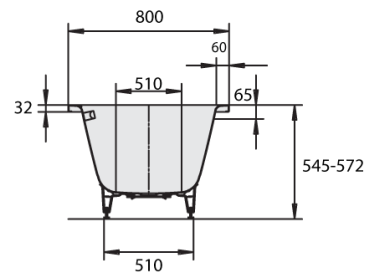

Kaldewei Puro Duo 1800x800x420 with MultiFiller White

2263843

SPECIFICATIONS

Recommended Use	Domestic, Hotel & Commercial
Material	Steel Enamel
Colour	White
Capacity	165 ltr
Weight	54 kg
Overflow Configuration	Overflow
Mounting	Inset
Plug & Waste Size	40mm
Plug & Waste	Included

WARRANTY

Warranty - Domestic Use	30 Years
Parts Replacement Only	12 Months

Please refer to Warranty Page for full Terms and Conditions

Dimensions are nominal measurements only.

CLEANING RECOMMENDATIONS:

We recommend the use of soapy water or approved cleaners. This product should not be cleaned with abrasive materials. Damage caused by any improper treatment is not covered by the product warranty. Refer to Warranty Conditions

Disclaimer: Products in this specification manual must by regulation be installed by licensed and registered trade people. The manufacturer/distributor reserves the right to vary specifications or delete models from their range without prior notification. Dimensions are nominal measurements only. Dimensions and set-outs listed are correct at time of publication however the manufacturer/distributor takes no responsibility for printing errors.

Published 01/12/2022

To see the complete Kaldewei range go to www.reece.com.au