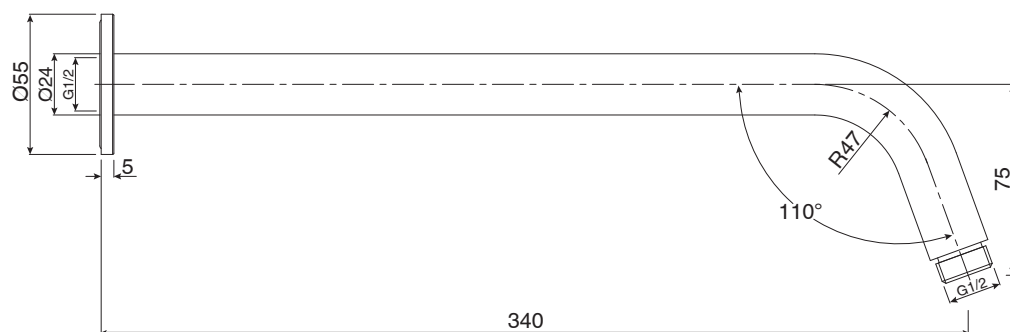

mizu

Mizu Drift Wall Straight Shower Arm Only Brushed Gold

9508908

SPECIFICATIONS

Recommended Use	Domestic, Hotel & Commercial
Colour	Brushed Gold
Finish	Brushed
Material	Brass
Recommended Pressure Range	150 - 500 kPa
Maximum Continuous Working Temperature	60 deg C
Suitable for Storage Tank Hot Water	Yes
Suitable for Continuous Flow Hot Water	Yes
Suitable for Gravity Feed Hot Water	No

WARRANTY

Warranty - Domestic Use	10 Years
Spare Parts & Labour	12 Months

Please refer to Warranty Page for full Terms and Conditions

Dimensions are nominal measurements only.

CLEANING RECOMMENDATIONS:

We recommend the use of soapy water or approved cleaners. This product should not be cleaned with abrasive materials. Damage caused by any improper treatment is not covered by the product warranty. Refer to Warranty Conditions

Disclaimer: Products in this specification manual must by regulation be installed by licensed and registered trade people. The manufacturer/distributor reserves the right to vary specifications or delete models from their range without prior notification. Dimensions are nominal measurements only. Dimensions and set-outs listed are correct at time of publication however the manufacturer/distributor takes no responsibility for printing errors.

Published 01/12/2022

To see the complete Mizu range go to
www.reece.com.au