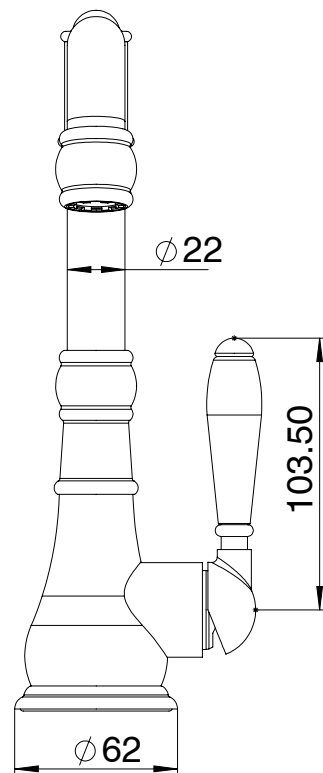

Milli

Milli Voir English Basin Mixer with Porcelain Handle Brushed Nickel (5 Star)

2265451

SPECIFICATIONS

Recommended Use	Domestic, hotel and commercial
Colour	Brushed Nickel
Material	DR Brass
Recommended Pressure Range	150 - 500 kPa
Max Continuous Working Pressure	500 kPa
Max Continuous Working Temperature	80 deg C
Suitable for Storage Tank Hot Water	Yes
Suitable for Continuous Flow Hot Water	Yes
Suitable for Gravity Feed Hot Water	No

WARRANTY

Warranty - Domestic Use	15 Years
Spare Parts & Labour	12 Months

Please refer to Warranty Page for full Terms and Conditions

Dimensions are nominal measurements only.

CLEANING RECOMMENDATIONS:

We recommend the use of soapy water or approved cleaners. This product should not be cleaned with abrasive materials. Damage caused by any improper treatment is not covered by the product warranty. Refer to Warranty Conditions

Disclaimer: Products in this specification manual must by regulation be installed by licensed and registered trade people. The manufacturer/distributor reserves the right to vary specifications or delete models from their range without prior notification. Dimensions are nominal measurements only. Dimensions and set-outs listed are correct at time of publication however the manufacturer/distributor takes no responsibility for printing errors.

Published 01/06/2020

To see the complete Milli range go to www.reece.com.au