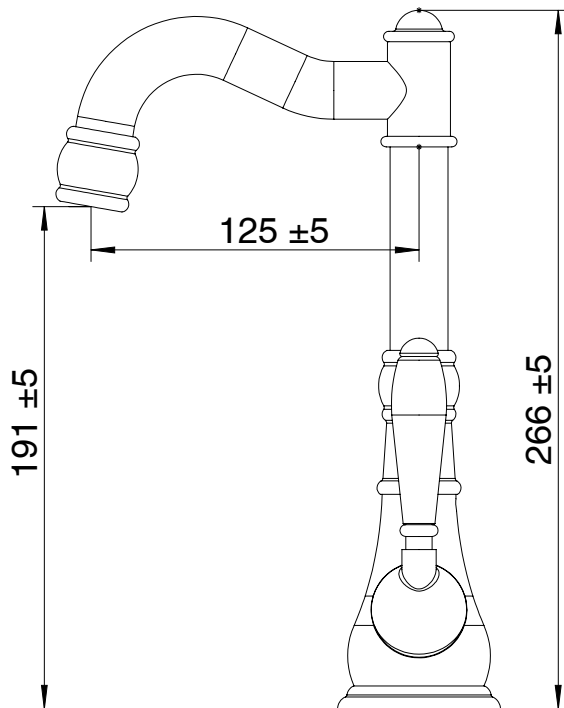

Milli

Milli Voir English Basin Mixer with Porcelain Handle Brushed Nickel (5 Star)

2265451

SPECIFICATIONS

Recommended Use	Domestic, hotel and commercial
Colour	Brushed Nickel
Material	DR Brass
Recommended Pressure Range	150 - 500 kPa
Max Continuous Working Pressure	500 kPa
Max Continuous Working Temperature	80 deg C
Suitable for Storage Tank Hot Water	Yes
Suitable for Continuous Flow Hot Water	Yes
Suitable for Gravity Feed Hot Water	No

WARRANTY

Warranty - Domestic Use	15 Years
Spare Parts & Labour	12 Months

Please refer to Warranty Page for full Terms and Conditions

Dimensions are nominal measurements only.

CLEANING RECOMMENDATIONS:

We recommend the use of soapy water or approved cleaners. This product should not be cleaned with abrasive materials. Damage caused by any improper treatment is not covered by the product warranty. Refer to Warranty Conditions

Disclaimer: Products in this specification manual must by regulation be installed by licensed and registered trade people. The manufacturer/distributor reserves the right to vary specifications or delete models from their range without prior notification. Dimensions are nominal measurements only. Dimensions and set-outs listed are correct at time of publication however the manufacturer/distributor takes no responsibility for printing errors.

Published 01/06/2020

To see the complete Milli range go to www.reece.com.au