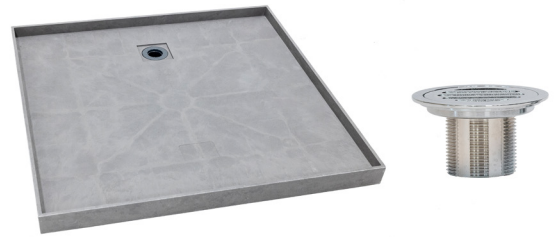

Posh Solus Tile Over Shower Tray with Rear Stainless Steel Round Floor Waste 1200mm x 900mm

9512236

SPECIFICATIONS

Recommended Use	Domestic, Hotel & Commercial
Shower Base Colour	Grey
Shower Base Material	SMC
Shower Grate Material	Stainless Steel (316 Grade)
Waste Position	Centre Rear
Shower Base Waste Size	50 mm
Weight of Shower Base	22 kg
Usage	Corner & Alcove Install

WARRANTY

Warranty - Domestic Use	10 Years
Spare Parts & Labour	12 Months

Please refer to Warranty Page for full Terms and Conditions

Dimensions are nominal measurements only.

CLEANING RECOMMENDATIONS:

We recommend the use of soapy water or approved cleaners. This product should not be cleaned with abrasive materials. Damage caused by any improper treatment is not covered by the product warranty. Refer to Warranty Conditions

Disclaimer: Products in this specification manual must by regulation be installed by licensed and registered trade people. The manufacturer/distributor reserves the right to vary specifications or delete models from their range without prior notification. Dimensions are nominal measurements only. Dimensions and set-outs listed are correct at time of publication however the manufacturer/distributor takes no responsibility for printing errors.

Published 31/07/2023

To see the complete Posh range go to www.reece.com.au