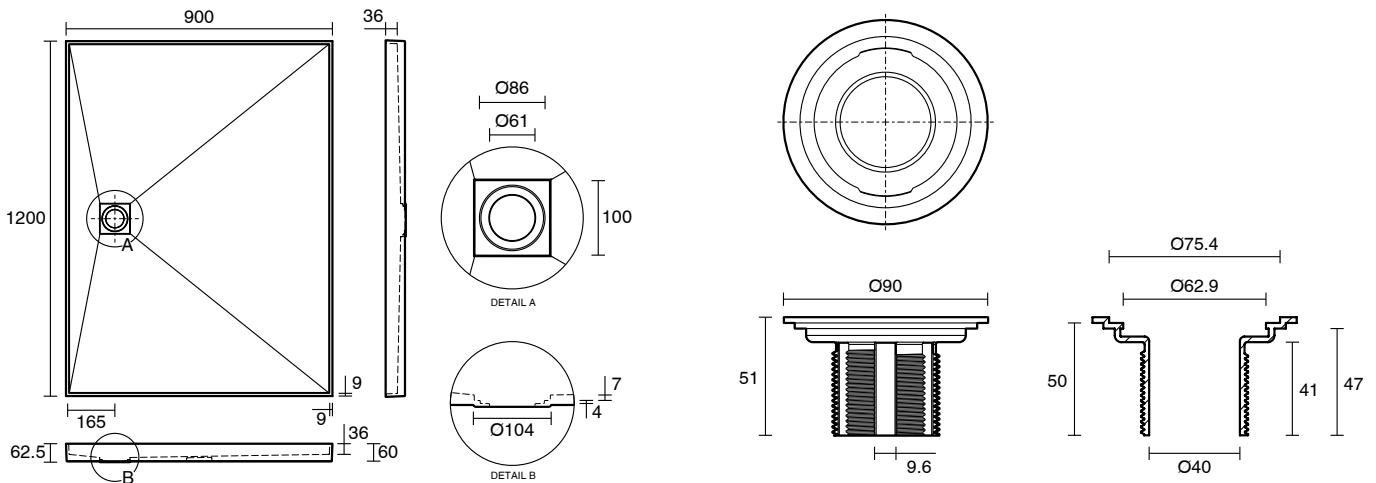

Posh Solus Tile Over Shower Tray with Rear Stainless Steel Round Floor Waste 1200mm x 900mm

9512236

SPECIFICATIONS

Recommended Use	Domestic, Hotel & Commercial
Shower Base Colour	Grey
Shower Base Material	SMC
Shower Grate Material	Stainless Steel (316 Grade)
Waste Position	Centre Rear
Shower Base Waste Size	50 mm
Weight of Shower Base	22 kg
Usage	Corner & Alcove Install

WARRANTY

Warranty - Domestic Use	10 Years
Spare Parts & Labour	12 Months

Please refer to Warranty Page for full Terms and Conditions

Dimensions are nominal measurements only.

CLEANING RECOMMENDATIONS:

We recommend the use of soapy water or approved cleaners. This product should not be cleaned with abrasive materials. Damage caused by any improper treatment is not covered by the product warranty. Refer to Warranty Conditions

Disclaimer: Products in this specification manual must by regulation be installed by licensed and registered trade people. The manufacturer/distributor reserves the right to vary specifications or delete models from their range without prior notification. Dimensions are nominal measurements only. Dimensions and set-outs listed are correct at time of publication however the manufacturer/distributor takes no responsibility for printing errors.

Published 31/07/2023

To see the complete Posh range go to www.reece.com.au