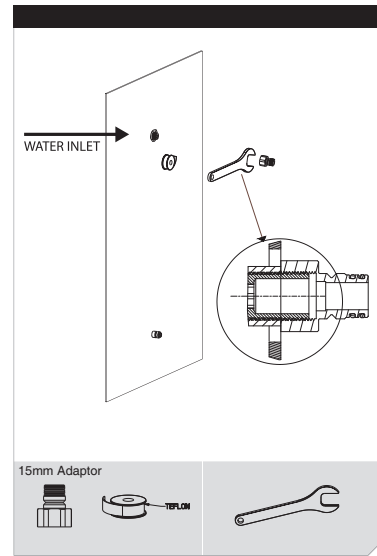

Mizu Soothe Twin Rail Shower (5 Star)

INSTALLATION INSTRUCTIONS

Plumbers, please ensure a copy of the installation instructions is left with the end user for future reference