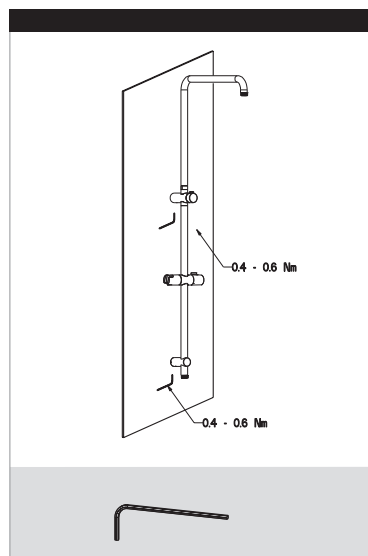

Mizu Soothe Twin Rail Shower (5 Star)

INSTALLATION INSTRUCTIONS

Plumbers, please ensure a copy of the installation instructions is left with the end user for future reference