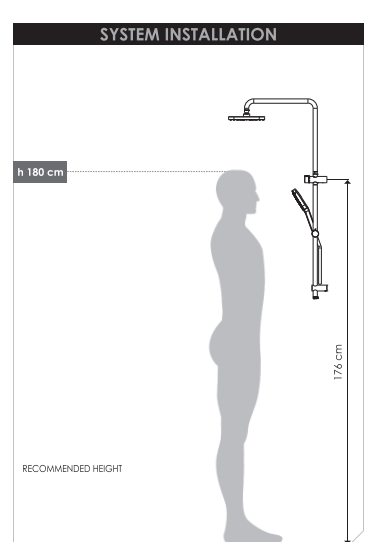

Mizu Soothe Twin Rail Shower (5 Star)

INSTALLATION INSTRUCTIONS

Plumbers, please ensure a copy of the installation instructions is left with the end user for future reference