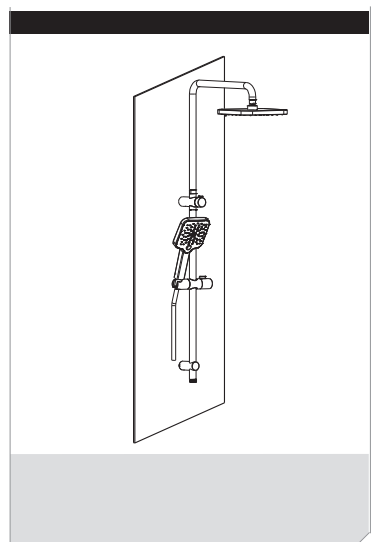

Mizu Soothe Twin Rail Shower (5 Star)

INSTALLATION INSTRUCTIONS

Plumbers, please ensure a copy of the installation instructions is left with the end user for future reference