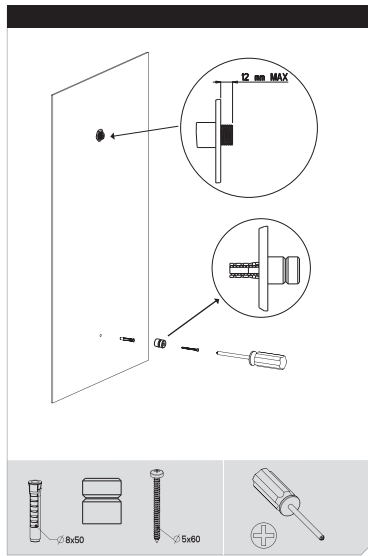

Mizu Soothe Twin Rail Shower (5 Star)

INSTALLATION INSTRUCTIONS

Plumbers, please ensure a copy of the installation instructions is left with the end user for future reference