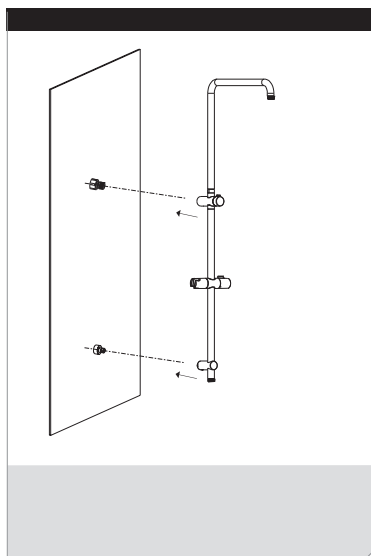

Mizu Soothe Twin Rail Shower (5 Star)

INSTALLATION INSTRUCTIONS

Plumbers, please ensure a copy of the installation instructions is left with the end user for future reference