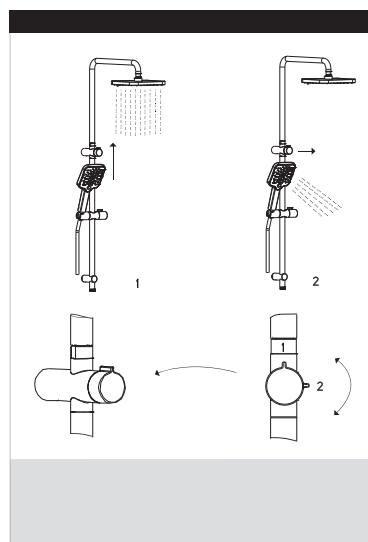

Mizu Soothe Twin Rail Shower (5 Star)

INSTALLATION INSTRUCTIONS

Plumbers, please ensure a copy of the installation instructions is left with the end user for future reference