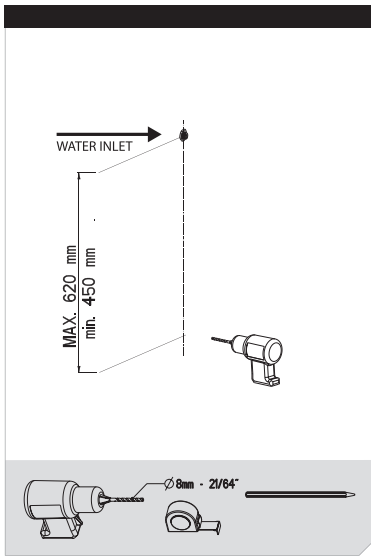

Mizu Soothe Twin Rail Shower (5 Star)

INSTALLATION INSTRUCTIONS

Plumbers, please ensure a copy of the installation instructions is left with the end user for future reference