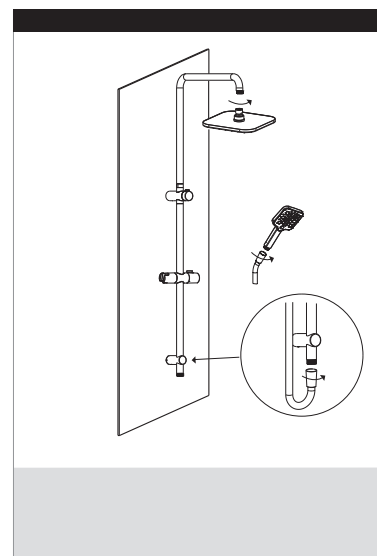

Mizu Soothe Twin Rail Shower (5 Star)

INSTALLATION INSTRUCTIONS

Plumbers, please ensure a copy of the installation instructions is left with the end user for future reference