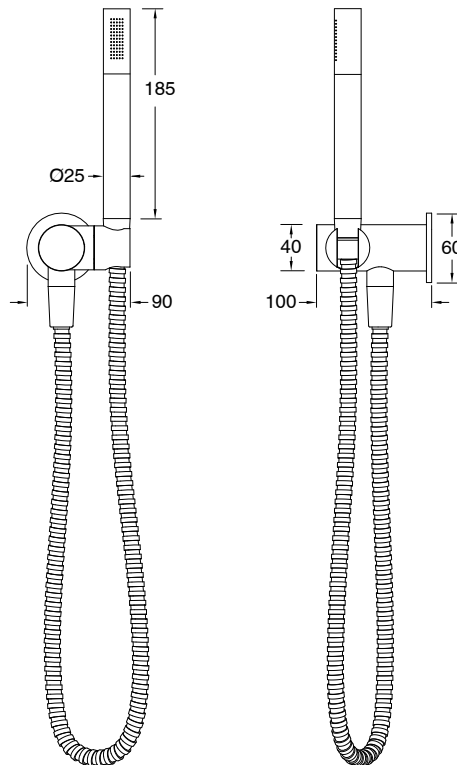

SUSSEX

Sussex Pure Microphone Handshower with Swivel Bracket PVD Brushed Gunmetal (3 Star)

9511844

SPECIFICATIONS	
Recommended Use	Residential;Commercial
Colour Finish	Brushed Smoke Gunmetal
Primary Material	DR Brass
Recommended Pressure Range	150 - 500 kPa as per AS3500
Max Continuous Working Temperature (deg C)	65
Min Continuous Working Temperature (deg C)	1
WARRANTY	
Residential Use (Years)	40
Commercial Use (Years)	10
<i>Please refer to Sussex Warranty page for full Terms and Conditions</i>	