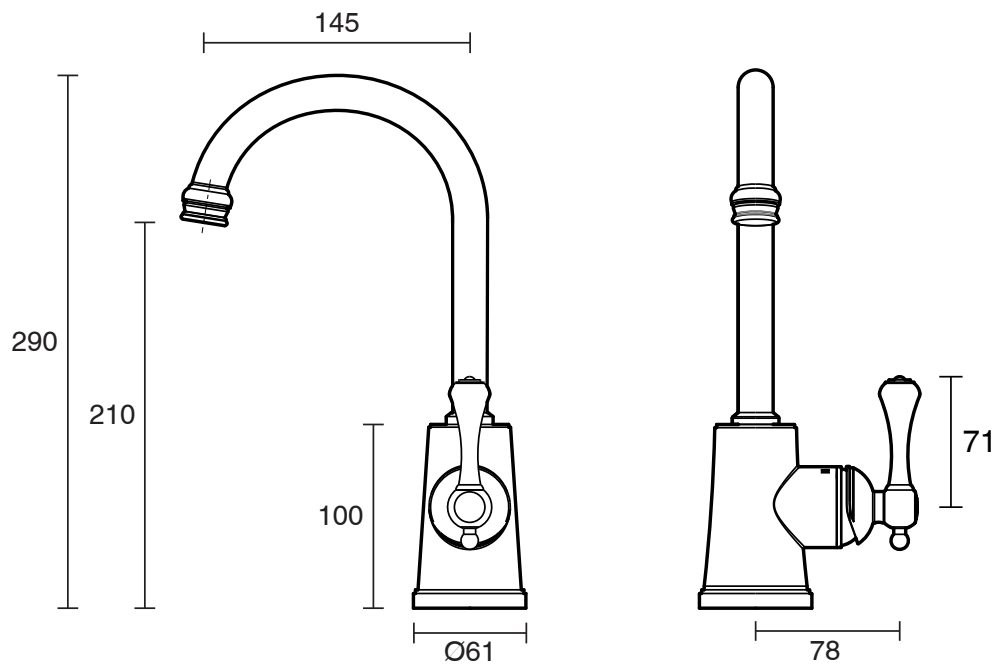

KADO

Kado Era Sink Mixer Small Brushed Nickel (5 Star)

9512088

SPECIFICATIONS	
Recommended Use	Domestic, Hotel & Commercial
Colour	Brushed Nickel
Finish	Brushed
Material	DR Brass
Recommended Pressure Range	150 - 500 kPa
Maximum Continuous Working Temperature	80 deg C
Suitable for Storage Tank Hot Water	Yes
Suitable for Continuous Flow Hot Water	Yes
Suitable for Gravity Feed Hot Water	No
WARRANTY	
Warranty - Domestic Use	10 Years
Spare Parts & Labour	12 Months
<i>Please refer to Warranty Page for full Terms and Conditions</i>	