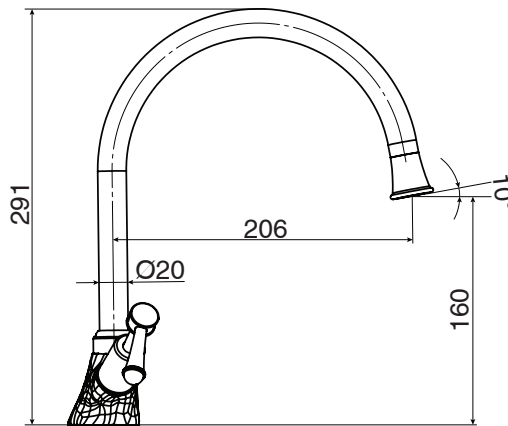

Posh Canterbury Sink Twinner Lever (4*)

SPECIFICATIONS

Recommended Use	Domestic, hotel and commercial
Colour	Chrome
Colour Availability	Chrome, Brass Gold
Material	Brass - DR
Recommended Pressure Range	150 - 500 kPa
Max Continuous Working Pressure	500 kPa
Max Continuous Working Temperature	80 deg C
Suitable for Storage Tank Hot Water	Yes
Suitable for Continuous Flow Hot Water	Yes
Suitable for Gravity Feed Hot Water	No

WARRANTY

Warranty - Domestic Use	10 Years
Spare Parts & Labour	12 Months

Please refer to Warranty Page for full Terms and Conditions

Dimensions are nominal measurements only.

CLEANING RECOMMENDATIONS:

We recommend the use of soapy water or approved cleaners. This product should not be cleaned with abrasive materials. Damage caused by any improper treatment is not covered by the product warranty. Refer to Warranty Conditions

Disclaimer: Products in this specification manual must by regulation be installed by licensed and registered trade people. The manufacturer/distributor reserves the right to vary specifications or delete models from their range without prior notification. Dimensions are nominal measurements only. Dimensions and set-outs listed are correct at time of publication however the manufacturer/distributor takes no responsibility for printing errors.

Published 01/05/2018

To see the complete Posh range go to www.reece.com.au/bathrooms