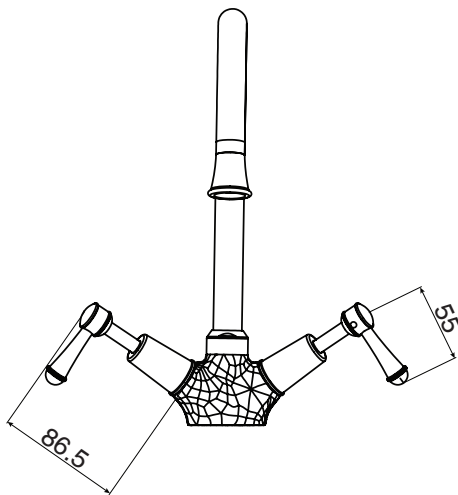

Posh

Posh Canterbury Sink Twinner Lever (4*)

SPECIFICATIONS

Recommended Use	Domestic, hotel and commercial
Colour	Chrome
Colour Availability	Chrome, Brass Gold
Material	Brass - DR
Recommended Pressure Range	150 - 500 kPa
Max Continuous Working Pressure	500 kPa
Max Continuous Working Temperature	80 deg C
Suitable for Storage Tank Hot Water	Yes
Suitable for Continuous Flow Hot Water	Yes
Suitable for Gravity Feed Hot Water	No

WARRANTY

Warranty - Domestic Use	10 Years
Spare Parts & Labour	12 Months

Please refer to Warranty Page for full Terms and Conditions

Dimensions are nominal measurements only.

CLEANING RECOMMENDATIONS:

We recommend the use of soapy water or approved cleaners. This product should not be cleaned with abrasive materials. Damage caused by any improper treatment is not covered by the product warranty. Refer to Warranty Conditions

Disclaimer: Products in this specification manual must by regulation be installed by licensed and registered trade people. The manufacturer/distributor reserves the right to vary specifications or delete models from their range without prior notification. Dimensions are nominal measurements only. Dimensions and set-outs listed are correct at time of publication however the manufacturer/distributor takes no responsibility for printing errors.

Published 01/05/2018

To see the complete Posh range go to www.reece.com.au/bathrooms