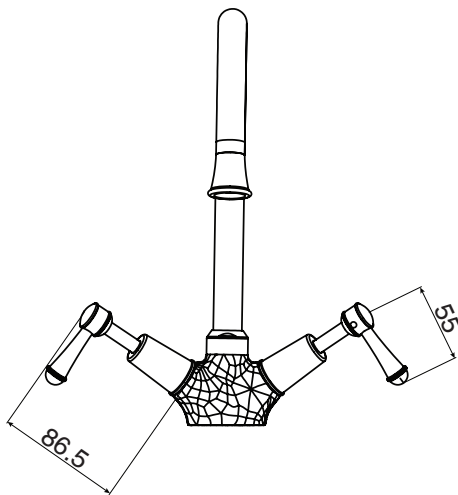

Posh Canterbury Sink Twinner Lever (4*)

SPECIFICATIONS

Recommended Use	Domestic, hotel and commercial
Colour	Chrome
Colour Availability	Chrome, Brass Gold
Material	Brass - DR
Recommended Pressure Range	150 - 500 kPa
Max Continuous Working Pressure	500 kPa
Max Continuous Working Temperature	80 deg C
Suitable for Storage Tank Hot Water	Yes
Suitable for Continuous Flow Hot Water	Yes
Suitable for Gravity Feed Hot Water	No

WARRANTY

Warranty - Domestic Use	10 Years
Spare Parts & Labour	12 Months

Please refer to Warranty Page for full Terms and Conditions

Dimensions are nominal measurements only.

CLEANING RECOMMENDATIONS:

We recommend the use of soapy water or approved cleaners. This product should not be cleaned with abrasive materials. Damage caused by any improper treatment is not covered by the product warranty. Refer to Warranty Conditions

Disclaimer: Products in this specification manual must by regulation be installed by licensed and registered trade people. The manufacturer/distributor reserves the right to vary specifications or delete models from their range without prior notification. Dimensions are nominal measurements only. Dimensions and set-outs listed are correct at time of publication however the manufacturer/distributor takes no responsibility for printing errors.

Published 01/05/2018

To see the complete Posh range go to www.reece.com.au/bathrooms