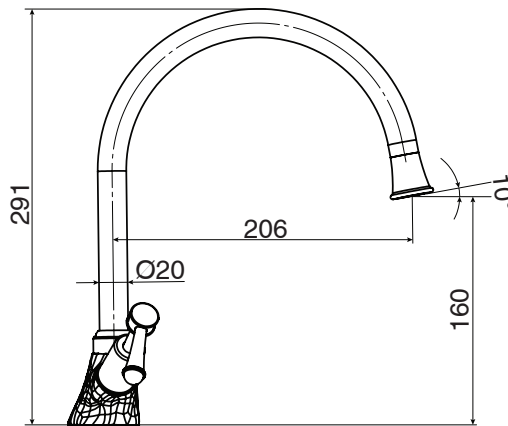

Posh

Posh Canterbury Sink Twinner Lever (4*)

SPECIFICATIONS

Recommended Use	Domestic, hotel and commercial
Colour	Chrome
Colour Availability	Chrome, Brass Gold
Material	Brass - DR
Recommended Pressure Range	150 - 500 kPa
Max Continuous Working Pressure	500 kPa
Max Continuous Working Temperature	80 deg C
Suitable for Storage Tank Hot Water	Yes
Suitable for Continuous Flow Hot Water	Yes
Suitable for Gravity Feed Hot Water	No

WARRANTY

Warranty - Domestic Use	10 Years
Spare Parts & Labour	12 Months

Please refer to Warranty Page for full Terms and Conditions

Dimensions are nominal measurements only.

CLEANING RECOMMENDATIONS:

We recommend the use of soapy water or approved cleaners. This product should not be cleaned with abrasive materials. Damage caused by any improper treatment is not covered by the product warranty. Refer to Warranty Conditions

Disclaimer: Products in this specification manual must by regulation be installed by licensed and registered trade people. The manufacturer/distributor reserves the right to vary specifications or delete models from their range without prior notification. Dimensions are nominal measurements only. Dimensions and set-outs listed are correct at time of publication however the manufacturer/distributor takes no responsibility for printing errors.

Published 01/05/2018

To see the complete Posh range go to www.reece.com.au/bathrooms