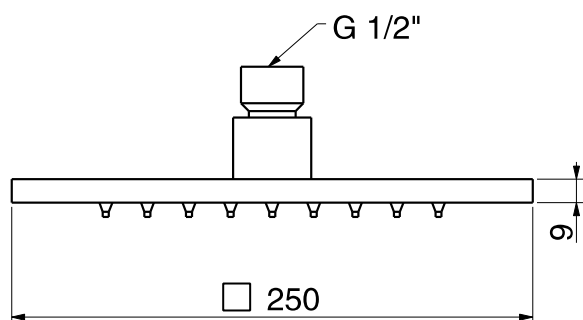

To ensure that your installation proceeds smoothly,
please read this instructions carefully before you begin.

American Standard

FFASS038-006500BN0

Cygnets Overhead Shower Square 250mm

Installation &
Operation Instruction

Dimension

Unit: mm

Installation

1

- * Consult the dimension drawing and lay the pipes.
- * Wash and clean the water supply pipeline.

2

Parts List

Notice