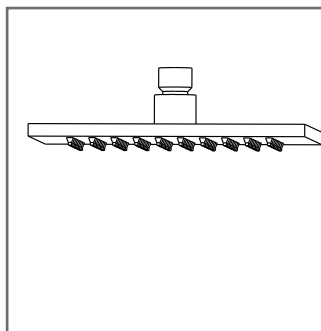

To ensure that your installation proceeds smoothly,
please read this instructions carefully before you begin.

American Standard

FFASS038-006500BN0

Cygnets Overhead Shower Square 250mm

Installation &
Operation Instruction

Dimension

Unit: mm

Installation

1

- * Consult the dimension drawing and lay the pipes.
- * Wash and clean the water supply pipeline.

2

Parts List

Notice