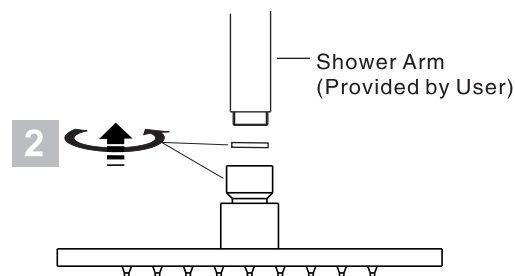

Dimension

Unit: mm

Installation

1

- * Consult the dimension drawing and lay the pipes.
- * Wash and clean the water supply pipeline.

2

Parts List

Notice

Remove all impurity in pipes before beginning to avoid clogging.

When you repair the shower you will need to shut off hot/cold water supply by closing the water supply.

Conditions for use

- * Water pressure condition: 0.1MPa~0.75MPa
- * Environment Temperature: 1°C~55°C
- * Not for use as a steam outlet.