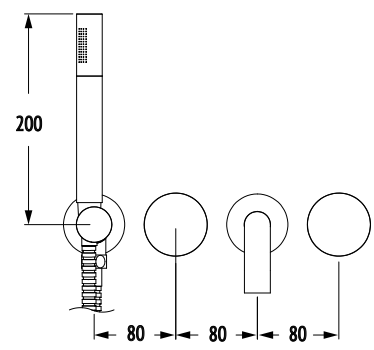

Milli Pure Progressive Bath Mixer System with Handshower 160mm and Cirque Textured Handle (3*)

SPECIFICATIONS	
Recommended Use	Domestic, Commercial, Hotel
Colour Variations	Chrome, Matte Black, Brushed Nickel, Brushed Gunmetal
Recommended Pressure Range	300 - 500Kpa
Max Continuous Working Pressure	500Kpa
Max Continuous Working Temperature	65 deg. C
Suitable for Storage Tank Hot Water	Yes
Suitable for Continuous Flow Hot Water	Yes
Suitable for Gravity Feed Hot Water	No
WARRANTY	
Warranty - Domestic Use	15 Years
Spare Parts	1 Year
Labour	1 Year

Please refer to Warranty Page for full Terms and Conditions

AS/NZS 3718
LIC. 20081

Dimensions are nominal measurements only.

Disclaimer: Products in this specification manual must by regulation be installed by licensed and registered trade people. The manufacturer/distributor reserves the right to vary specifications or delete models from their range without prior notification. Dimensions are nominal measurements only. Dimensions and set-outs listed are correct at time of publication however the manufacturer/distributor takes no responsibility for printing errors.