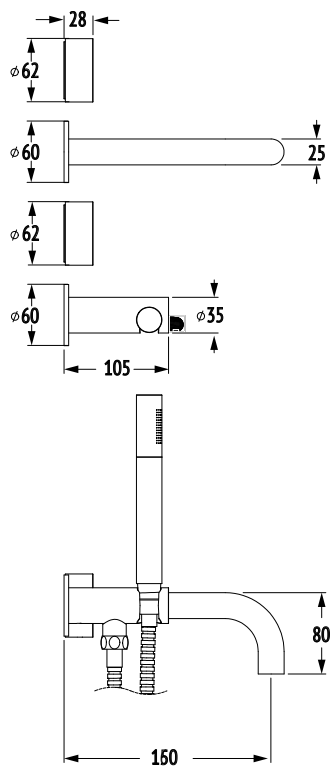

Milli Pure Progressive Bath Mixer System with Handshower 160mm and Cirque Textured Handle (3*)

SPECIFICATIONS	
Recommended Use	Domestic, Commercial, Hotel
Colour Variations	Chrome, Matte Black, Brushed Nickel, Brushed Gunmetal
Recommended Pressure Range	300 - 500Kpa
Max Continuous Working Pressure	500Kpa
Max Continuous Working Temperature	65 deg. C
Suitable for Storage Tank Hot Water	Yes
Suitable for Continuous Flow Hot Water	Yes
Suitable for Gravity Feed Hot Water	No
WARRANTY	
Warranty - Domestic Use	15 Years
Spare Parts	1 Year
Labour	1 Year

Please refer to Warranty Page for full Terms and Conditions

AS/NZS 3718
LIC. 20081

Dimensions are nominal measurements only.

Disclaimer: Products in this specification manual must by regulation be installed by licensed and registered trade people. The manufacturer/distributor reserves the right to vary specifications or delete models from their range without prior notification. Dimensions are nominal measurements only. Dimensions and set-outs listed are correct at time of publication however the manufacturer/distributor takes no responsibility for printing errors.