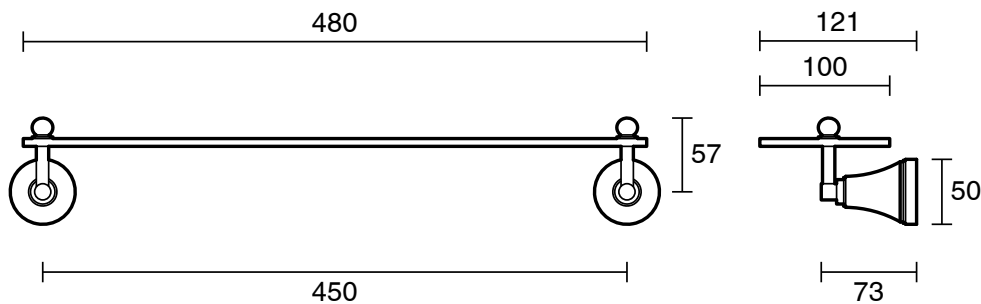

KADO

Kado Era Shower Shelf Chrome

9507738

SPECIFICATIONS

Recommended Use	Domestic, Hotel & Commercial
Colour	Chrome
Material	Zinc/Steel

WARRANTY

Replacement Only - Domestic Use 10 Years

Please refer to Warranty Page for full Terms and Conditions

Dimensions are nominal measurements only.

CLEANING RECOMMENDATIONS:

We recommend the use of soapy water or approved cleaners. This product should not be cleaned with abrasive materials. Damage caused by any improper treatment is not covered by the product warranty. Refer to Warranty Conditions

Disclaimer: Products in this specification manual must by regulation be installed by licensed and registered trade people. The manufacturer/distributor reserves the right to vary specifications or delete models from their range without prior notification. Dimensions are nominal measurements only. Dimensions and set-outs listed are correct at time of publication however the manufacturer/distributor takes no responsibility for printing errors.

Published 21/07/2022

To see the complete Kado range go to www.reece.com.au