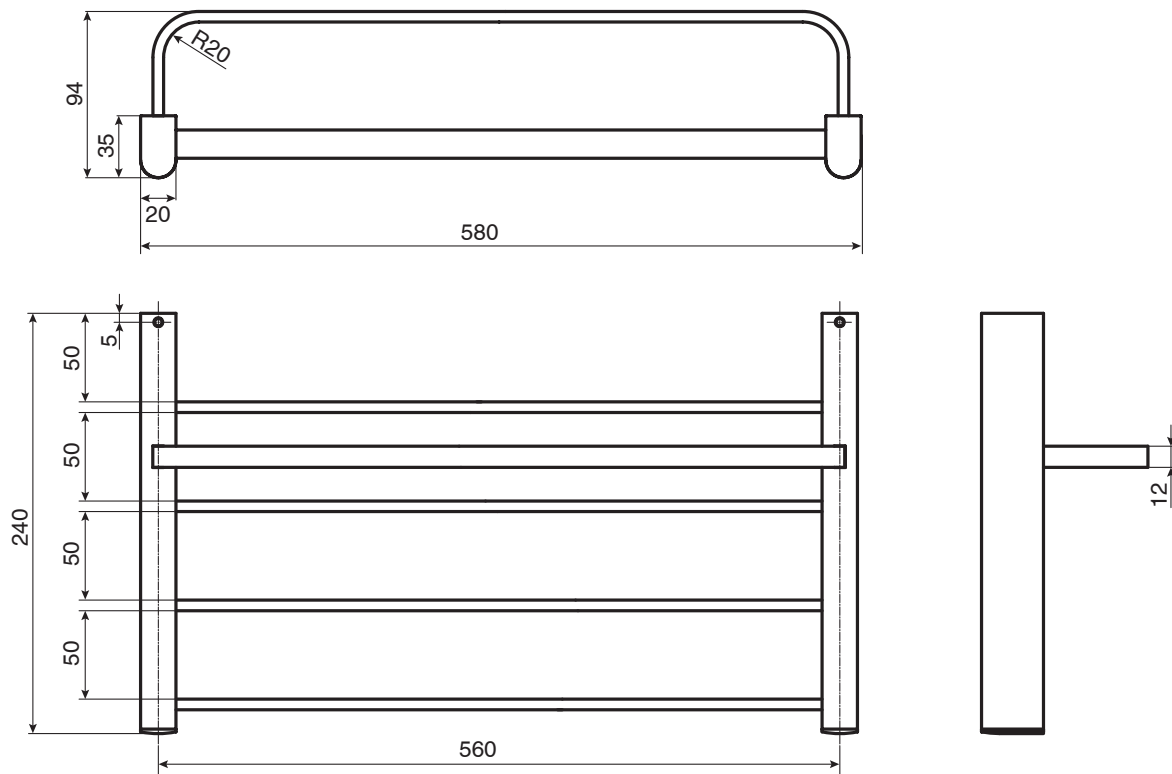

mizu

Mizu Soothe Towel Rack 530mm Chrome

9504043

SPECIFICATIONS

Recommended Use	Domestic, Hotel and Commercial
Colour	Chrome
Material	Brass

WARRANTY

Domestic Use Replacement Only 10 Years

Please refer to Warranty Page for full Terms and Conditions