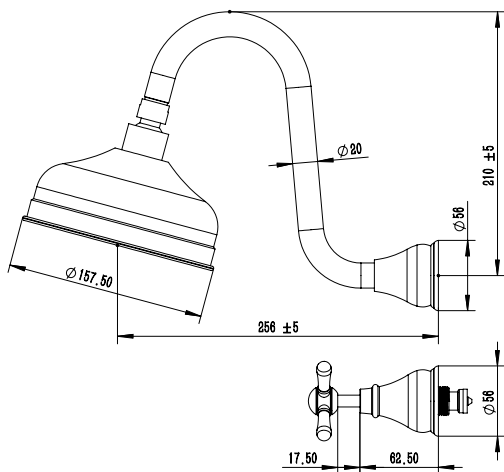

Milli Monument Edit Gooseneck Shower Set Cross Handles Brushed Gunmetal (3 Star)

4204515

SPECIFICATIONS

Recommended Use	Domestic, Hotel & Commercial
Colour	Brushed Gunmetal
Finish	Brushed
Material	DR Brass
Recommended Pressure Range	150 - 500 kPa
Maximum Continuous Working Temperature	80 deg C
Suitable for Storage Tank Hot Water	Yes
Suitable for Continuous Flow Hot Water	Yes
Suitable for Gravity Feed Hot Water	No

WARRANTY

Warranty - Domestic Use	15 Years
Spare Parts & Labour	12 Months

Please refer to Warranty Page for full Terms and Conditions

Dimensions are nominal measurements only.

CLEANING RECOMMENDATIONS:

We recommend the use of soapy water or approved cleaners. This product should not be cleaned with abrasive materials. Damage caused by any improper treatment is not covered by the product warranty. Refer to Warranty Conditions

Disclaimer: Products in this specification manual must by regulation be installed by licensed and registered trade people. The manufacturer/distributor reserves the right to vary specifications or delete models from their range without prior notification. Dimensions are nominal measurements only. Dimensions and set-outs listed are correct at time of publication however the manufacturer/distributor takes no responsibility for printing errors.

Published 05/10/2022

To see the complete Milli range go to www.reece.com.au