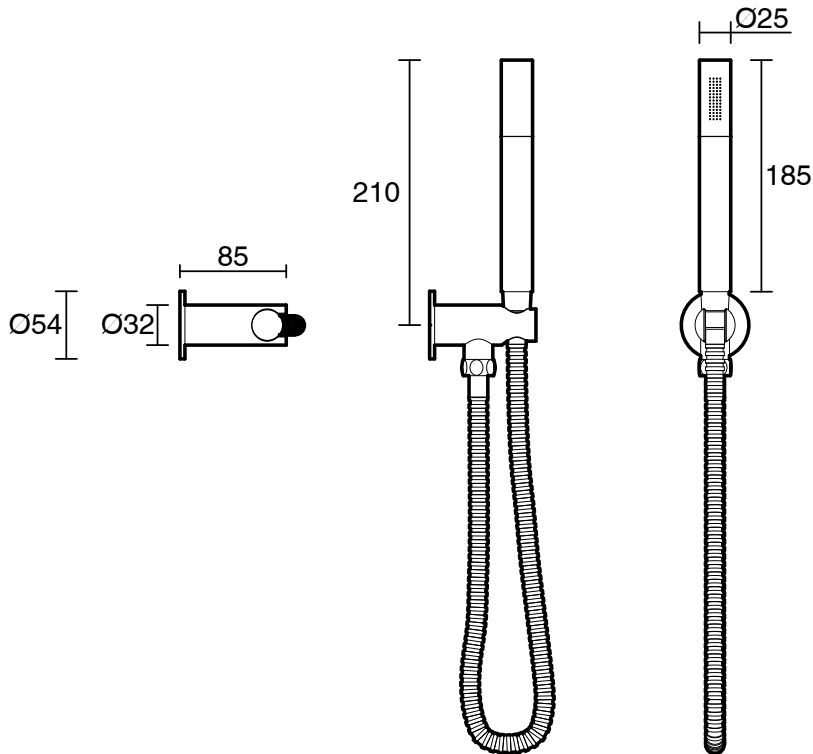

SUSSEX

Sussex Scala Handshower with Water Inlet Wall Bracket LUX PVD Brushed Platinum Gold (3 Star)

2268336

SPECIFICATIONS	
Recommended Use	Residential;Commercial
Colour Finish	Brushed Platinum Gold
Primary Material	Brass
Recommended Pressure Range	150 - 500 kPa as per AS3500
Max Continuous Working Temperature (deg C)	65
Min Continuous Working Temperature (deg C)	1
WARRANTY	
Residential Use (Years)	40
Commercial Use (Years)	10

Please refer to Sussex Warranty page for full Terms and Conditions

Dimensions are nominal measurements only.

CLEANING RECOMMENDATIONS:

We recommend the use of soapy water or approved cleaners. This product should not be cleaned with abrasive materials. Damage caused by any improper treatment is not covered by the product warranty. Refer to Warranty Conditions

Disclaimer: Products in this specification manual must by regulation be installed by licensed and registered trade people. The manufacturer/distributor reserves the right to vary specifications or delete models from their range without prior notification. Dimensions are nominal measurements only. Dimensions and set-outs listed are correct at time of publication however the manufacturer/distributor takes no responsibility for printing errors.

Published 31/03/2026

To see the complete Sussex range go to www.reece.com.au