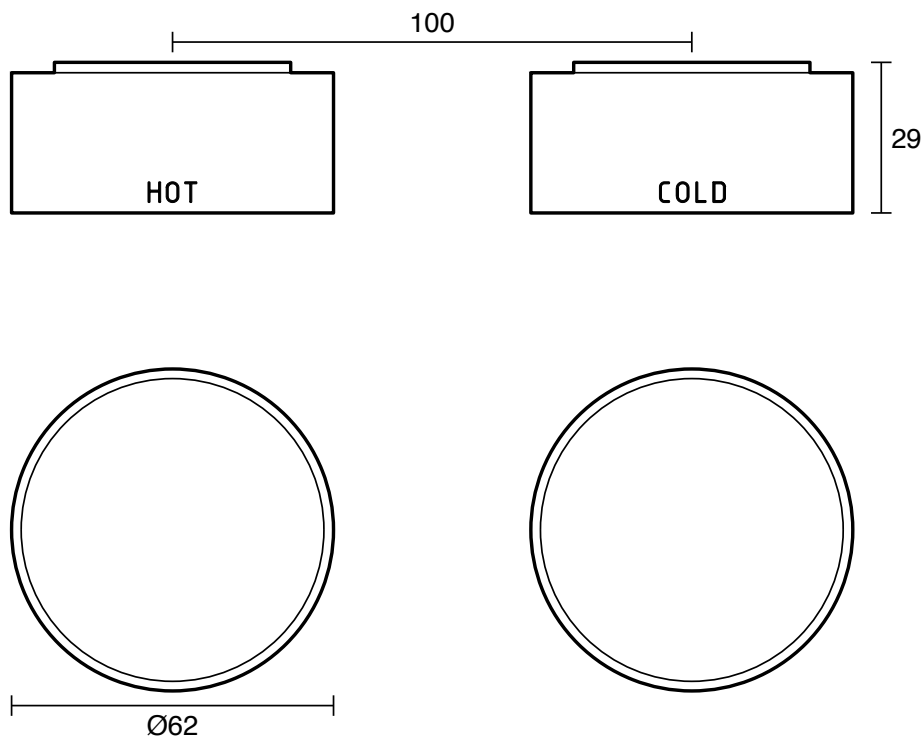

SUSSEX

Sussex Pure Elemental Wall Top Assembly PVD Brushed Bronze Lead Free

43766

SPECIFICATIONS

Recommended Use	Residential;Commercial
Colour Finish	Brushed Bronze
Primary Material	Lead Free Brass
Recommended Pressure Range	150 - 500 kPa as per AS3500
Max Continuous Working Temperature (deg C)	65
Min Continuous Working Temperature (deg C)	1

WARRANTY

Residential Use (Years)	40
Commercial Use (Years)	10

Please refer to Sussex Warranty page for full Terms and Conditions

Dimensions are nominal measurements only.

CLEANING RECOMMENDATIONS:

We recommend the use of soapy water or approved cleaners. This product should not be cleaned with abrasive materials. Damage caused by any improper treatment is not covered by the product warranty. Refer to Warranty Conditions

Disclaimer: Products in this specification manual must by regulation be installed by licensed and registered trade people. The manufacturer/distributor reserves the right to vary specifications or delete models from their range without prior notification. Dimensions are nominal measurements only. Dimensions and set-outs listed are correct at time of publication however the manufacturer/distributor takes no responsibility for printing errors.

Published 30/03/2026

To see the complete Sussex range go to www.reece.com.au