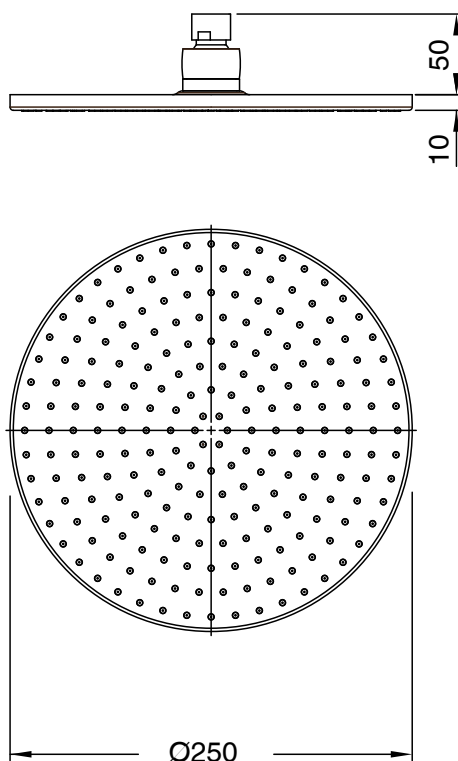

SUSSEX

Sussex Pure Shower Head 250mm PVD Brushed Nickel (3 Star)

9511649

SPECIFICATIONS

Recommended Use	Residential;Commercial
Colour Finish	Brushed Nickel
Primary Material	DR Brass
Recommended Pressure Range	150 - 500 kPa as per AS3500
Max Continuous Working Temperature (deg C)	65
Min Continuous Working Temperature (deg C)	1

WARRANTY

Residential Use (Years)	40
Commercial Use (Years)	10

Please refer to Sussex Warranty page for full Terms and Conditions

Dimensions are nominal measurements only.

CLEANING RECOMMENDATIONS:

We recommend the use of soapy water or approved cleaners. This product should not be cleaned with abrasive materials. Damage caused by any improper treatment is not covered by the product warranty. Refer to Warranty Conditions

Disclaimer: Products in this specification manual must by regulation be installed by licensed and registered trade people. The manufacturer/distributor reserves the right to vary specifications or delete models from their range without prior notification. Dimensions are nominal measurements only. Dimensions and set-outs listed are correct at time of publication however the manufacturer/distributor takes no responsibility for printing errors.

Published 31/03/2026

To see the complete Sussex range go to www.reece.com.au