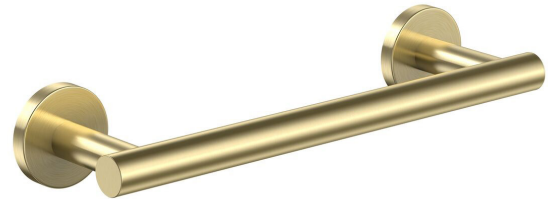

Roca Ona Single Towel Rail 300mm Brushed Brass

15071

SPECIFICATIONS

Recommended Use	Domestic;Commercial;Hotel
Colour Category	Brass
Colour Finish	Brushed Brass
Primary Material	Brass

WARRANTY

Replacement Only - Domestic Use 15

Parts Replacement Only 1

Please refer to Warranty Page for full Terms and Conditions

Dimensions are nominal measurements only.

CLEANING RECOMMENDATIONS:

We recommend the use of soapy water or approved cleaners. This product should not be cleaned with abrasive materials. Damage caused by any improper treatment is not covered by the product warranty. Refer to Warranty Conditions

Disclaimer: Products in this specification manual must by regulation be installed by licensed and registered trade people. The manufacturer/distributor reserves the right to vary specifications or delete models from their range without prior notification. Dimensions are nominal measurements only. Dimensions and set-outs listed are correct at time of publication however the manufacturer/distributor takes no responsibility for printing errors.

Published 11/11/2024

To see the complete Roca range go to
www.reece.com.au