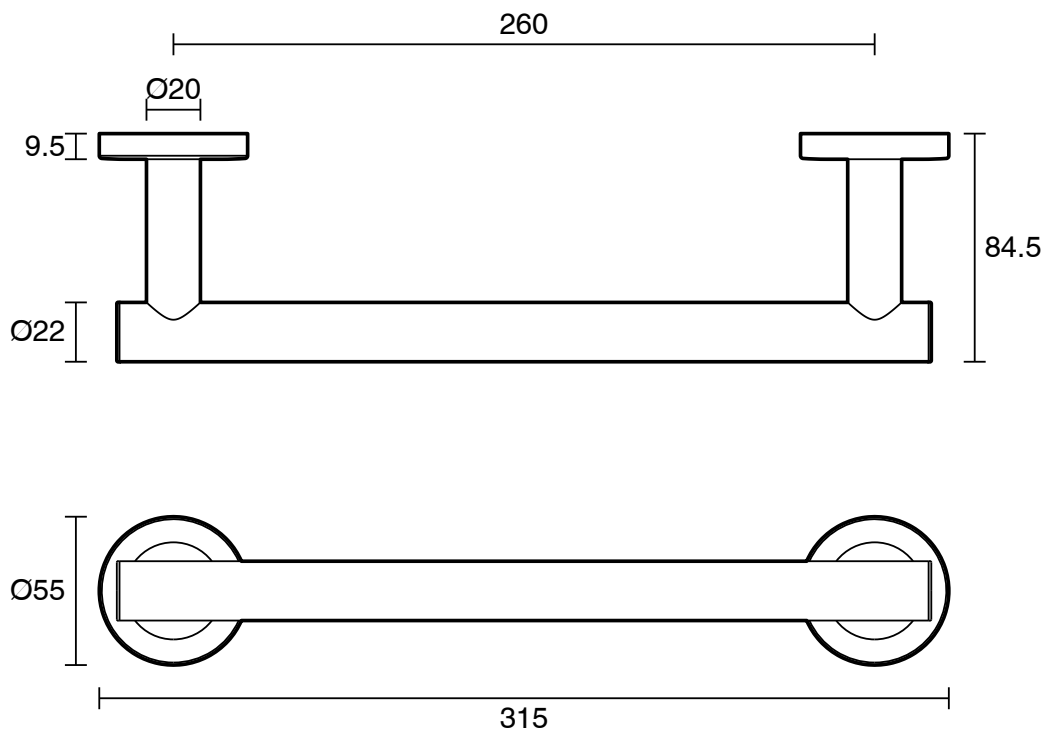

Roca Ona Single Towel Rail 300mm Brushed Brass

15071

SPECIFICATIONS

Recommended Use	Domestic;Commercial;Hotel
Colour Category	Brass
Colour Finish	Brushed Brass
Primary Material	Brass

WARRANTY

Replacement Only - Domestic Use 15

Parts Replacement Only 1

Please refer to Warranty Page for full Terms and Conditions

Dimensions are nominal measurements only.

CLEANING RECOMMENDATIONS:

We recommend the use of soapy water or approved cleaners. This product should not be cleaned with abrasive materials. Damage caused by any improper treatment is not covered by the product warranty. Refer to Warranty Conditions

Disclaimer: Products in this specification manual must by regulation be installed by licensed and registered trade people. The manufacturer/distributor reserves the right to vary specifications or delete models from their range without prior notification. Dimensions are nominal measurements only. Dimensions and set-outs listed are correct at time of publication however the manufacturer/distributor takes no responsibility for printing errors.

Published 11/11/2024

To see the complete Roca range go to
www.reece.com.au