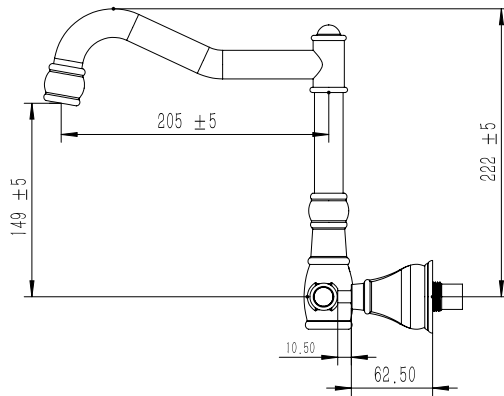

**Milli Voir Wall English Kitchen Set Lever Handle with Porcelain Handles
Brushed Gunmetal (4 Star)**

2265558

SPECIFICATIONS

Recommended Use	Domestic, hotel and commercial
Colour	Gunmetal
Material	DR Brass
Recommended Pressure Range	150 - 500 kPa
Max Continuous Working Pressure	500 kPa
Max Continuous Working Temperature	80 deg C
Suitable for Storage Tank Hot Water	Yes
Suitable for Continuous Flow Hot Water	Yes
Suitable for Gravity Feed Hot Water	No

WARRANTY

Warranty - Domestic Use	15 Years
Spare Parts & Labour	12 Months

Please refer to Warranty Page for full Terms and Conditions

Dimensions are nominal measurements only.

CLEANING RECOMMENDATIONS:

We recommend the use of soapy water or approved cleaners. This product should not be cleaned with abrasive materials. Damage caused by any improper treatment is not covered by the product warranty. Refer to Warranty Conditions

Disclaimer: Products in this specification manual must by regulation be installed by licensed and registered trade people. The manufacturer/distributor reserves the right to vary specifications or delete models from their range without prior notification. Dimensions are nominal measurements only. Dimensions and set-outs listed are correct at time of publication however the manufacturer/distributor takes no responsibility for printing errors.

Published 01/06/2020

To see the complete Milli range go to www.reece.com.au