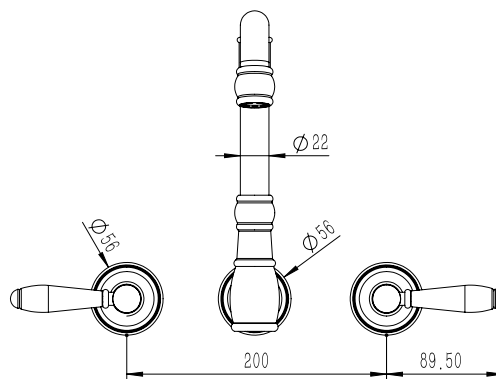

**Milli Voir Wall English Kitchen Set Lever Handle with Porcelain Handles
Brushed Gunmetal (4 Star)**

2265558

SPECIFICATIONS

Recommended Use	Domestic, hotel and commercial
Colour	Gunmetal
Material	DR Brass
Recommended Pressure Range	150 - 500 kPa
Max Continuous Working Pressure	500 kPa
Max Continuous Working Temperature	80 deg C
Suitable for Storage Tank Hot Water	Yes
Suitable for Continuous Flow Hot Water	Yes
Suitable for Gravity Feed Hot Water	No

WARRANTY

Warranty - Domestic Use	15 Years
Spare Parts & Labour	12 Months

Please refer to Warranty Page for full Terms and Conditions

Dimensions are nominal measurements only.

CLEANING RECOMMENDATIONS:

We recommend the use of soapy water or approved cleaners. This product should not be cleaned with abrasive materials. Damage caused by any improper treatment is not covered by the product warranty. Refer to Warranty Conditions

Disclaimer: Products in this specification manual must by regulation be installed by licensed and registered trade people. The manufacturer/distributor reserves the right to vary specifications or delete models from their range without prior notification. Dimensions are nominal measurements only. Dimensions and set-outs listed are correct at time of publication however the manufacturer/distributor takes no responsibility for printing errors.

Published 01/06/2020

To see the complete Milli range go to www.reece.com.au