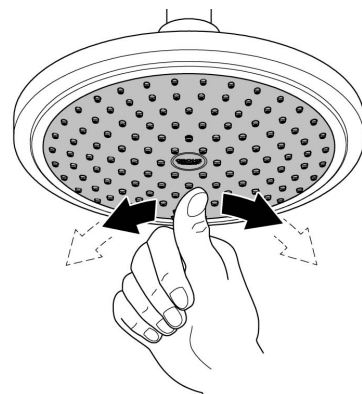

ESSENTIALS ACCESSORIES  
TOILET ROLL HOLDER WITH COVER  
MODEL #40367001

Pure Freude  
an Wasser

Product Specifications

**Product Description:**

**Essentials**

Toilet paper holder  
material: metal  
with cover  
concealed fastening  
**GROHE StarLight®** chrome finish

### Installation Instructions

When installing bathroom accessories please ensure all fixings are installed for maximum stability.

### Care

For directions on the care of this fitting, please refer to the accompanying care instructions.

48166000

SpeedClean

Pure Freude  
an Wasser

**GROHE**  

**D**

+49 571 3989 333  
impressum@grohe.de