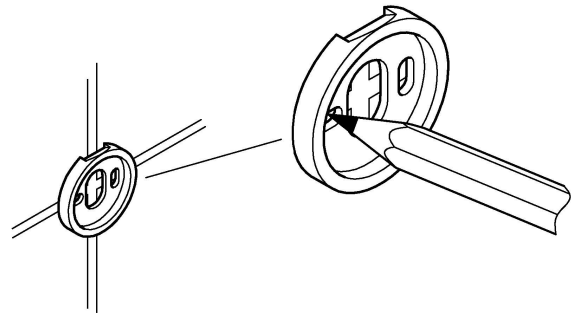

Installation instructions

1.

2.

3.

4.

Installation Instructions

When installing bathroom accessories please ensure all fixings are installed for maximum stability.

Care

For directions on the care of this fitting, please refer to the accompanying care instructions.