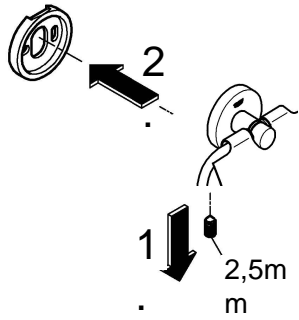

Installation instructions

1.