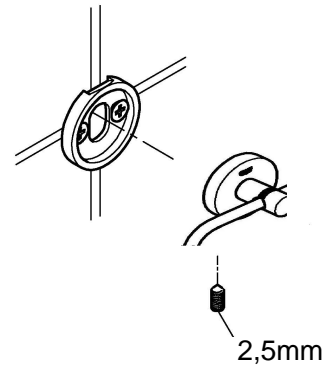

ESSENTIALS ACCESSORIES  
TOILET ROLL HOLDER WITH COVER  
MODEL #40367001

Pure Freude  
an Wasser

Product Specifications

**Product Description:**

**Essentials**

Toilet paper holder  
material: metal  
with cover  
concealed fastening  
**GROHE StarLight®** chrome finish

Installation instructions

1.

2.

3.

4.

### Installation Instructions

When installing bathroom accessories please ensure all fixings are installed for maximum stability.