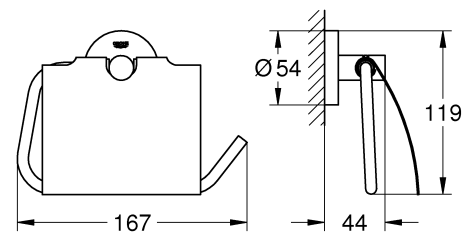

ESSENTIALS ACCESSORIES  
TOILET ROLL HOLDER WITH COVER  
MODEL #40367001

Pure Freude  
an Wasser

Product Specifications

**Product Description:**

**Essentials**

Toilet paper holder  
material: metal  
with cover  
concealed fastening  
**GROHE StarLight®** chrome finish