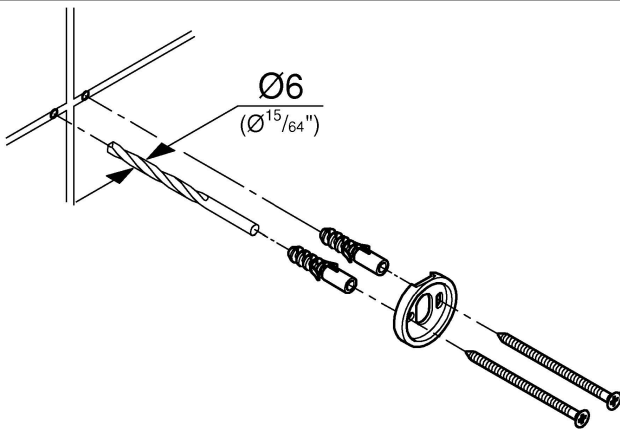

Installation instructions

1.

2.

3.

4.

Installation Instructions

When installing bathroom accessories please ensure all fixings are installed for maximum stability.

Care

For directions on the care of this fitting, please refer to the accompanying care instructions.