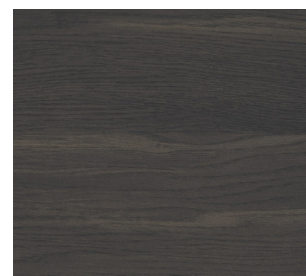

### LAMINATE WOODGRAIN CABINET FINISHES

Angora Oak

Tasmanian Oak

Rojo Walnut

Bottega Oak

### POLYURETHANE CABINET FINISH

White Satin