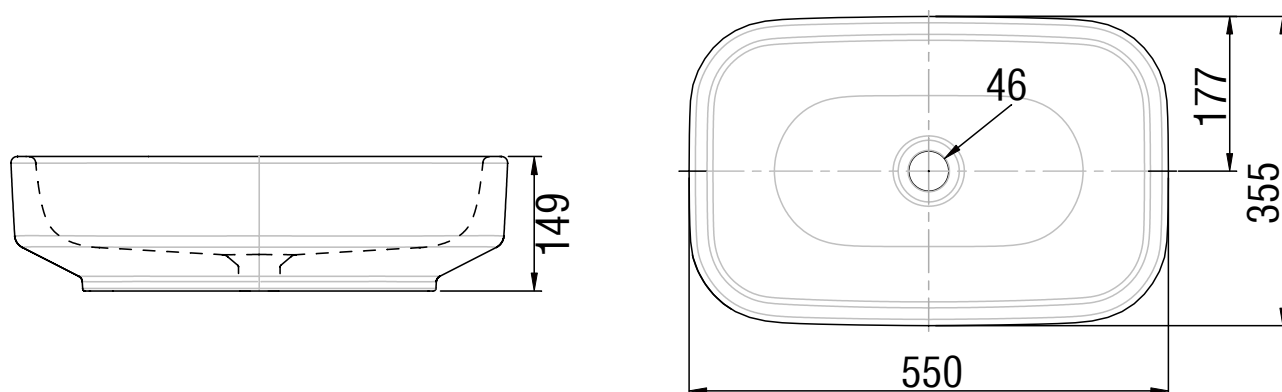

IDEAL STANDARD

CLEAR VESSEL BASIN