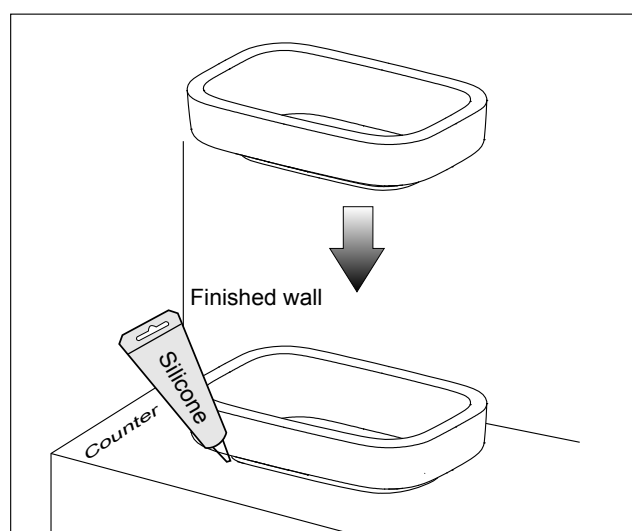

Please note: image is an example only, tapware may be wall mounted.