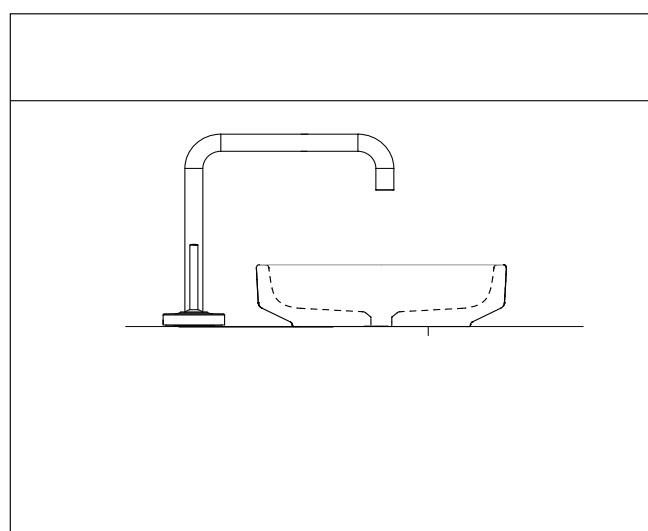

# IDEAL STANDARD CLEAR VESSEL BASIN

## INSTALLATION INSTRUCTIONS

Note: If wall mounted tapware is to be used, consideration should be made to length of outlet and positioning of basin on bench top. If tapware is to be bench mounted allow suitable bench top width for fitting tapware.

1. Prepare the area where the basin is to be positioned for installation.
2. Cutout the required position of the basin by using the template provided.

3. Make all connections to basin and test thoroughly for water drainage and leakage. If no leakages are present, seal basin to countertop.