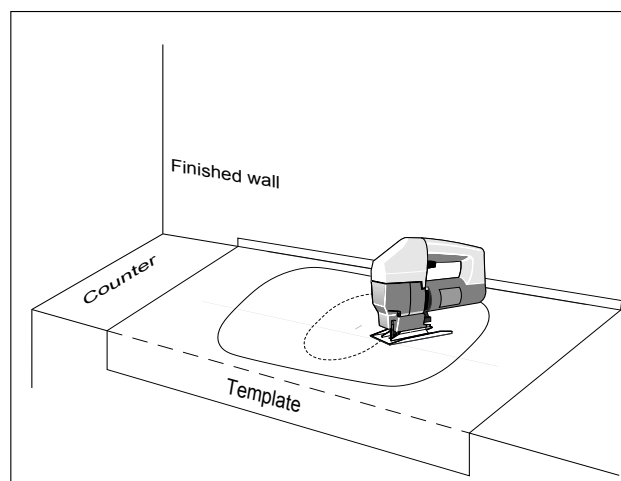

IDEAL STANDARD CLEAR VESSEL BASIN

INSTALLATION INSTRUCTIONS

Note: If wall mounted tapware is to be used, consideration should be made to length of outlet and positioning of basin on bench top. If tapware is to be bench mounted allow suitable bench top width for fitting tapware.

1. Prepare the area where the basin is to be positioned for installation.
2. Cutout the required position of the basin by using the template provided.

3. Make all connections to basin and test thoroughly for water drainage and leakage. If no leakages are present, seal basin to countertop.