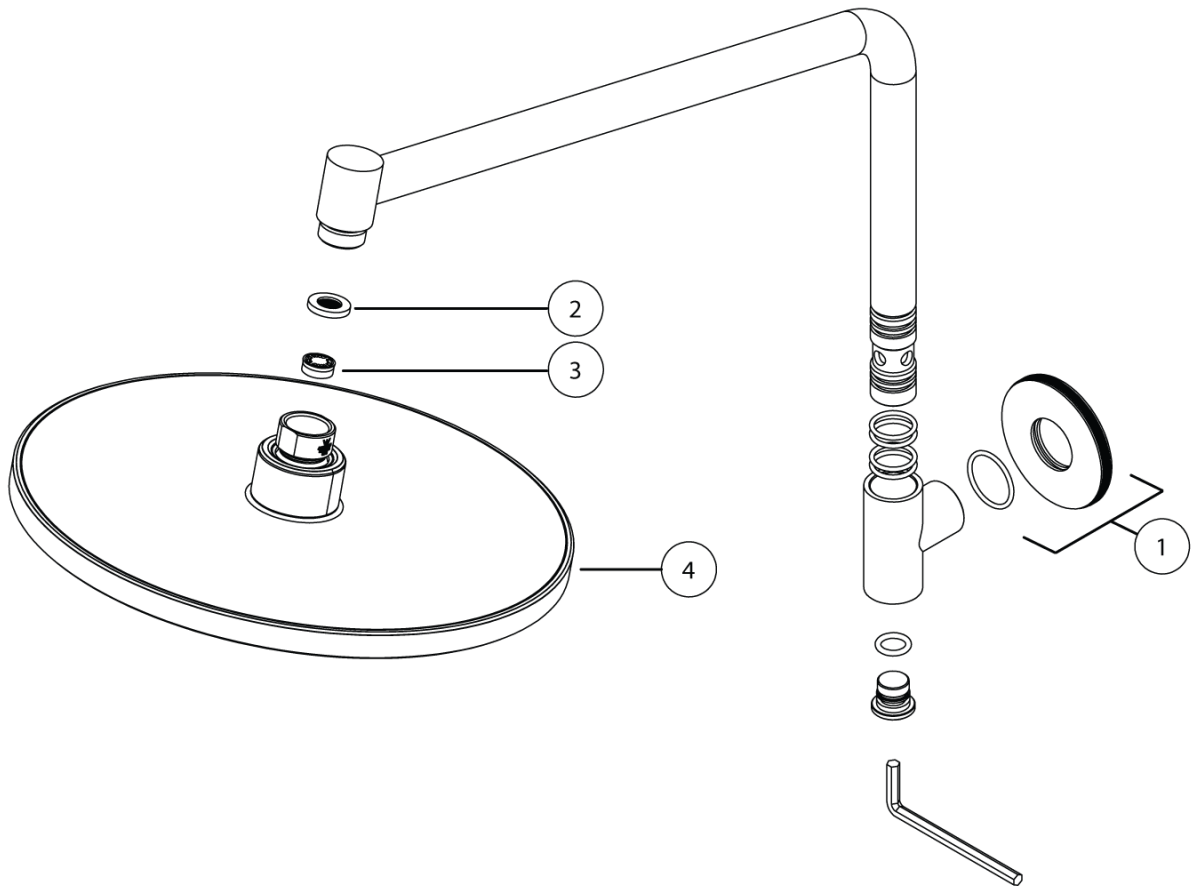

**Milli Marq Edit Overhead Shower with Arm 250mm Matte Black (3 Star)**

**21955**

No.	Description	Code
1.	Milli Marq Edit Hi Shower Arm Backplate Assy	30059
2.	Washer Mess Rubber 19mm OD x 2.6mm	30149
3.	G-NT 9 L/M Orange	58.7409.100
4.	Milli Marq Edit Shower Rose	412-5000