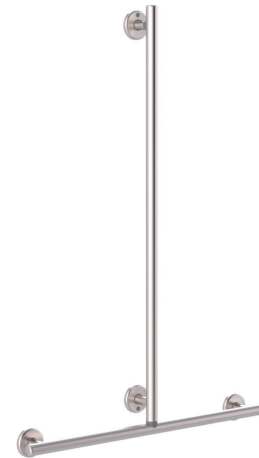

mizu

Mizu Drift Handshower Grab Rail 700 x 1100mm Brushed Stainless Steel

2266561

SPECIFICATIONS

Recommended Use	Domestic, Hotel & Commercial
Colour	Brushed Stainless Steel
Material	304 grade (18/8) stainless steel
Weight Capacity	113 kg
Fixings	Double

WARRANTY

Replacement Only - Domestic Use	20 Years
Parts Replacement Only	12 Months

Please refer to Warranty Page for full Terms and Conditions

Dimensions are nominal measurements only.

CLEANING RECOMMENDATIONS:

We recommend the use of soapy water or approved cleaners. This product should not be cleaned with abrasive materials. Damage caused by any improper treatment is not covered by the product warranty. Refer to Warranty Conditions

Disclaimer: Products in this specification manual must by regulation be installed by licensed and registered trade people. The manufacturer/distributor reserves the right to vary specifications or delete models from their range without prior notification. Dimensions are nominal measurements only. Dimensions and set-outs listed are correct at time of publication however the manufacturer/distributor takes no responsibility for printing errors.

Published 05/07/2024

To see the complete Mizu range go to www.reece.com.au