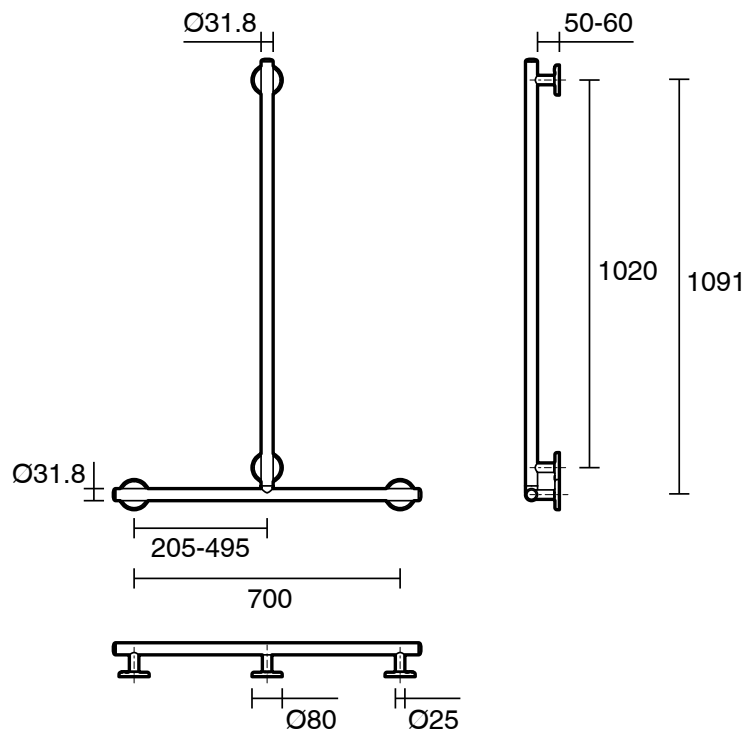

mizu

Mizu Drift Handshower Grab Rail 700 x 1100mm Brushed Stainless Steel

2266561

SPECIFICATIONS

Recommended Use	Domestic, Hotel & Commercial
Colour	Brushed Stainless Steel
Material	304 grade (18/8) stainless steel
Weight Capacity	113 kg
Fixings	Double

WARRANTY

Replacement Only - Domestic Use	20 Years
Parts Replacement Only	12 Months

Please refer to Warranty Page for full Terms and Conditions

Dimensions are nominal measurements only.

CLEANING RECOMMENDATIONS:

We recommend the use of soapy water or approved cleaners. This product should not be cleaned with abrasive materials. Damage caused by any improper treatment is not covered by the product warranty. Refer to Warranty Conditions

Disclaimer: Products in this specification manual must by regulation be installed by licensed and registered trade people. The manufacturer/distributor reserves the right to vary specifications or delete models from their range without prior notification. Dimensions are nominal measurements only. Dimensions and set-outs listed are correct at time of publication however the manufacturer/distributor takes no responsibility for printing errors.

Published 05/07/2024

To see the complete Mizu range go to www.reece.com.au