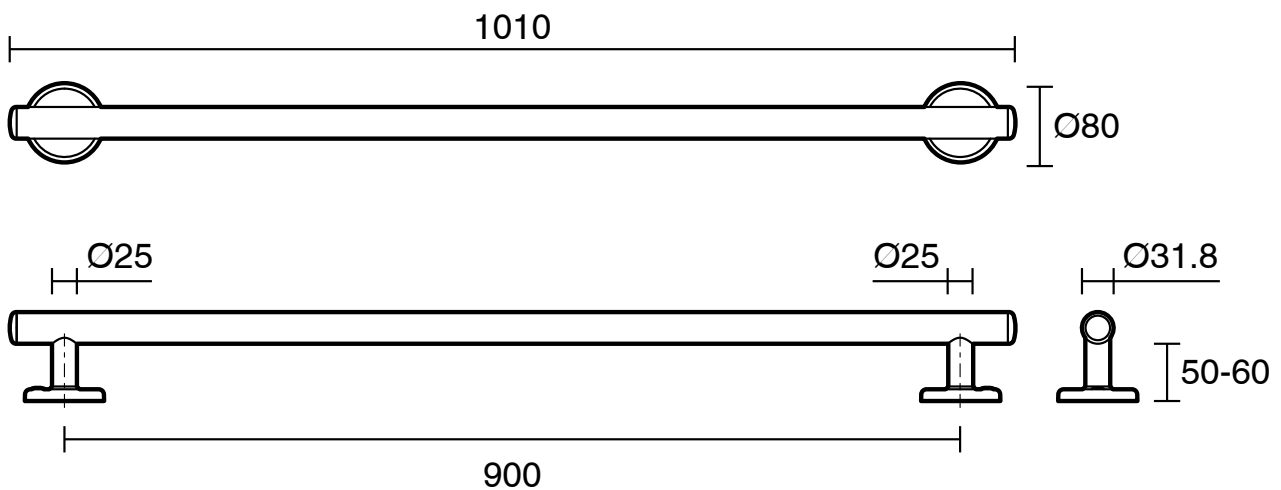

mizu

Mizu Drift 900mm Grab Rail Straight Polished Stainless Steel

2266514

SPECIFICATIONS

Recommended Use	Domestic, Hotel & Commercial
Colour	Polished Stainless Steel
Material	304 grade (18/8) stainless steel
Weight Capacity	113 kg
Fixings	Double

WARRANTY

Replacement Only - Domestic Use	20 Years
Parts Replacement Only	12 Months

Please refer to Warranty Page for full Terms and Conditions

Dimensions are nominal measurements only.

CLEANING RECOMMENDATIONS:

We recommend the use of soapy water or approved cleaners. This product should not be cleaned with abrasive materials. Damage caused by any improper treatment is not covered by the product warranty. Refer to Warranty Conditions

Disclaimer: Products in this specification manual must by regulation be installed by licensed and registered trade people. The manufacturer/distributor reserves the right to vary specifications or delete models from their range without prior notification. Dimensions are nominal measurements only. Dimensions and set-outs listed are correct at time of publication however the manufacturer/distributor takes no responsibility for printing errors.

Published 05/07/2024

To see the complete Mizu range go to www.reece.com.au