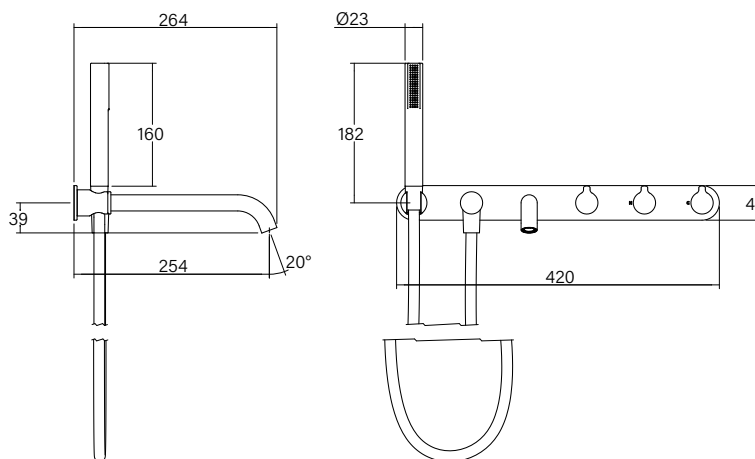

Faucet Strommen Vara Fin Wall Bath Tap Set with Hand Shower Kit Brushed Admiralty Brass (3 Star) Lead Free 40037

SPECIFICATIONS

Recommended Use	Domestic; Commercial; Hotel
Colour Finish	Brushed Admiralty Brass
Primary Material	DR Brass
Recommended Pressure Range	300 - 500 kPa
Max Continuous Working Temperature (deg C)	65
Min Continuous Working Temperature (deg C)	5
Hot Water Unit Suitability	Storage Tank, Continuous Flow

WARRANTY

Warranty - Domestic Use (Years)	40
Spare Parts & Labour (Years)	10

Please refer to Warranty Page for full Terms and Conditions

Dimensions are nominal measurements only.

CLEANING RECOMMENDATIONS:

We recommend the use of soapy water or approved cleaners. This product should not be cleaned with abrasive materials. Damage caused by any improper treatment is not covered by the product warranty. Refer to Warranty Conditions

Disclaimer: Products in this specification manual must by regulation be installed by licensed and registered trade people. The manufacturer/distributor reserves the right to vary specifications or delete models from their range without prior notification. Dimensions are nominal measurements only. Dimensions and set-outs listed are correct at time of publication however the manufacturer/distributor takes no responsibility for printing errors.

Published 11/02/2026

To see the complete Faucet Strommen Vara range go to www.reece.com.au