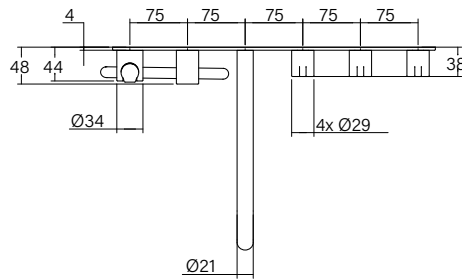

Faucet Strommen Vara Fin Wall Bath Tap Set with Hand Shower Kit Brushed Admiralty Brass (3 Star) Lead Free 40037

SPECIFICATIONS

Recommended Use	Domestic; Commercial; Hotel
Colour Finish	Brushed Admiralty Brass
Primary Material	DR Brass
Recommended Pressure Range	300 - 500 kPa
Max Continuous Working Temperature (deg C)	65
Min Continuous Working Temperature (deg C)	5
Hot Water Unit Suitability	Storage Tank, Continuous Flow

WARRANTY

Warranty - Domestic Use (Years)	40
Spare Parts & Labour (Years)	10

Please refer to Warranty Page for full Terms and Conditions

Dimensions are nominal measurements only.

CLEANING RECOMMENDATIONS:

We recommend the use of soapy water or approved cleaners. This product should not be cleaned with abrasive materials. Damage caused by any improper treatment is not covered by the product warranty. Refer to Warranty Conditions

Disclaimer: Products in this specification manual must by regulation be installed by licensed and registered trade people. The manufacturer/distributor reserves the right to vary specifications or delete models from their range without prior notification. Dimensions are nominal measurements only. Dimensions and set-outs listed are correct at time of publication however the manufacturer/distributor takes no responsibility for printing errors.

Published 11/02/2026

To see the complete Faucet Strommen Vara range go to www.reece.com.au