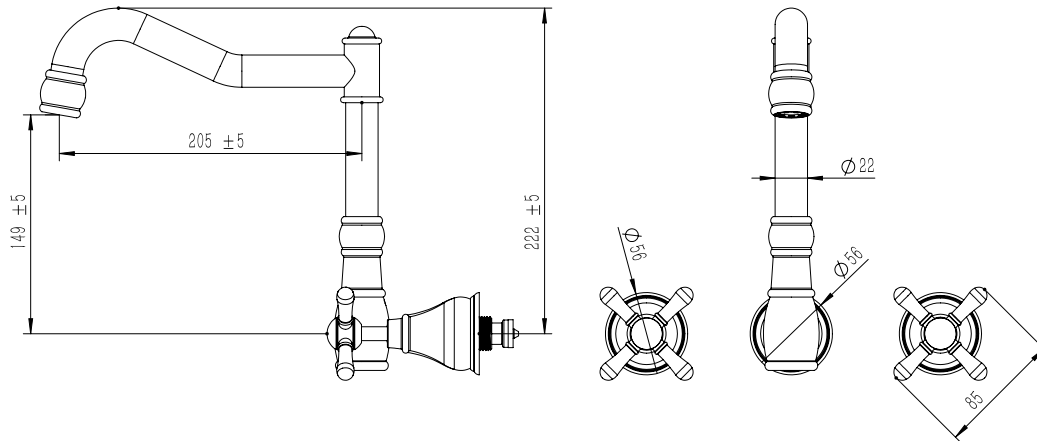

Milli Voir Wall Kitchen Set Cross Handle Brushed Gunmetal (4 Star)

2265553

SPECIFICATIONS

Recommended Use	Domestic, hotel and commercial
Colour	Gunmetal
Material	DR Brass
Recommended Pressure Range	150 - 500 kPa
Max Continuous Working Pressure	500 kPa
Max Continuous Working Temperature	80 deg C
Suitable for Storage Tank Hot Water	Yes
Suitable for Continuous Flow Hot Water	Yes
Suitable for Gravity Feed Hot Water	No

WARRANTY

Warranty - Domestic Use	15 Years
Spare Parts & Labour	12 Months

Please refer to Warranty Page for full Terms and Conditions

Dimensions are nominal measurements only.

CLEANING RECOMMENDATIONS:

We recommend the use of soapy water or approved cleaners. This product should not be cleaned with abrasive materials. Damage caused by any improper treatment is not covered by the product warranty. Refer to Warranty Conditions

Disclaimer: Products in this specification manual must by regulation be installed by licensed and registered trade people. The manufacturer/distributor reserves the right to vary specifications or delete models from their range without prior notification. Dimensions are nominal measurements only. Dimensions and set-outs listed are correct at time of publication however the manufacturer/distributor takes no responsibility for printing errors.

Published 01/06/2020

To see the complete Milli range go to www.reece.com.au