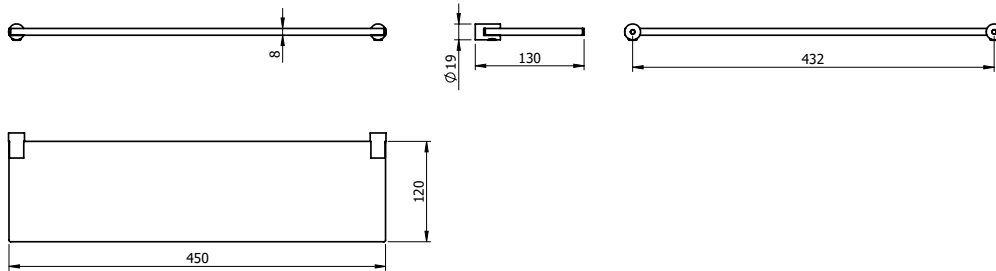

Milli

Milli Meld Edit Glass Shelf 450mm Matte Black

2265653

SPECIFICATIONS

Recommended Use	Domestic, Hotel & Commercial
Colour	Matte Black
Material	Brass & Glass

WARRANTY

Replacement Only - Domestic Use 15 Years

Please refer to Warranty Page for full Terms and Conditions

Dimensions are nominal measurements only.

CLEANING RECOMMENDATIONS:

We recommend the use of soapy water or approved cleaners. This product should not be cleaned with abrasive materials. Damage caused by any improper treatment is not covered by the product warranty. Refer to Warranty Conditions

Disclaimer: Products in this specification manual must by regulation be installed by licensed and registered trade people. The manufacturer/distributor reserves the right to vary specifications or delete models from their range without prior notification. Dimensions are nominal measurements only. Dimensions and set-outs listed are correct at time of publication however the manufacturer/distributor takes no responsibility for printing errors.

Published 25/03/2022

To see the complete Milli range go to
www.reece.com.au