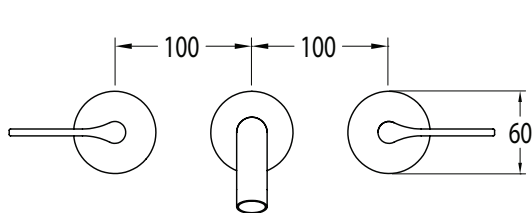

SUSSEX

Sussex Oria Wall Bath Set 215mm PVD Brushed Gold

2265610

SPECIFICATIONS

Recommended Use	Residential;Commercial
Colour Finish	Brushed Gold
Primary Material	DR Brass
Recommended Pressure Range	150 - 500 kPa as per AS3500
Max Continuous Working Temperature (deg C)	65
Min Continuous Working Temperature (deg C)	1

WARRANTY

Residential Use (Years)	40
Commercial Use (Years)	10

Please refer to Sussex Warranty page for full Terms and Conditions

Dimensions are nominal measurements only.

CLEANING RECOMMENDATIONS:

We recommend the use of soapy water or approved cleaners. This product should not be cleaned with abrasive materials. Damage caused by any improper treatment is not covered by the product warranty. Refer to Warranty Conditions

Disclaimer: Products in this specification manual must by regulation be installed by licensed and registered trade people. The manufacturer/distributor reserves the right to vary specifications or delete models from their range without prior notification. Dimensions are nominal measurements only. Dimensions and set-outs listed are correct at time of publication however the manufacturer/distributor takes no responsibility for printing errors.

Published 30/03/2026

To see the complete Sussex range go to www.reece.com.au