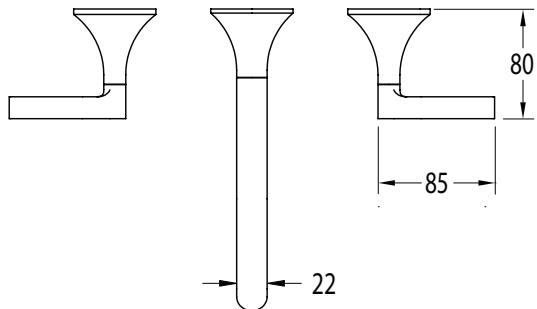

SUSSEX

Sussex Oria Wall Bath Set 215mm PVD Brushed Gold

2265610

SPECIFICATIONS

Recommended Use	Residential;Commercial
Colour Finish	Brushed Gold
Primary Material	DR Brass
Recommended Pressure Range	150 - 500 kPa as per AS3500
Max Continuous Working Temperature (deg C)	65
Min Continuous Working Temperature (deg C)	1

WARRANTY

Residential Use (Years)	40
Commercial Use (Years)	10

Please refer to Sussex Warranty page for full Terms and Conditions

Dimensions are nominal measurements only.

CLEANING RECOMMENDATIONS:

We recommend the use of soapy water or approved cleaners. This product should not be cleaned with abrasive materials. Damage caused by any improper treatment is not covered by the product warranty. Refer to Warranty Conditions

Disclaimer: Products in this specification manual must by regulation be installed by licensed and registered trade people. The manufacturer/distributor reserves the right to vary specifications or delete models from their range without prior notification. Dimensions are nominal measurements only. Dimensions and set-outs listed are correct at time of publication however the manufacturer/distributor takes no responsibility for printing errors.

Published 30/03/2026

To see the complete Sussex range go to www.reece.com.au