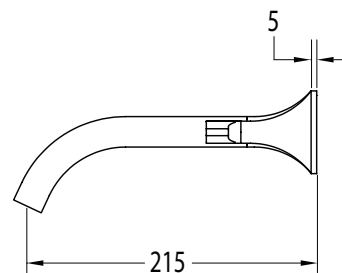

SUSSEX

Sussex Oria Wall Bath Set 215mm PVD Brushed Gold

2265610

SPECIFICATIONS

Recommended Use	Residential;Commercial
Colour Finish	Brushed Gold
Primary Material	DR Brass
Recommended Pressure Range	150 - 500 kPa as per AS3500
Max Continuous Working Temperature (deg C)	65
Min Continuous Working Temperature (deg C)	1

WARRANTY

Residential Use (Years)	40
Commercial Use (Years)	10

Please refer to Sussex Warranty page for full Terms and Conditions

Dimensions are nominal measurements only.

CLEANING RECOMMENDATIONS:

We recommend the use of soapy water or approved cleaners. This product should not be cleaned with abrasive materials. Damage caused by any improper treatment is not covered by the product warranty. Refer to Warranty Conditions

Disclaimer: Products in this specification manual must by regulation be installed by licensed and registered trade people. The manufacturer/distributor reserves the right to vary specifications or delete models from their range without prior notification. Dimensions are nominal measurements only. Dimensions and set-outs listed are correct at time of publication however the manufacturer/distributor takes no responsibility for printing errors.

Published 30/03/2026

To see the complete Sussex range go to www.reece.com.au