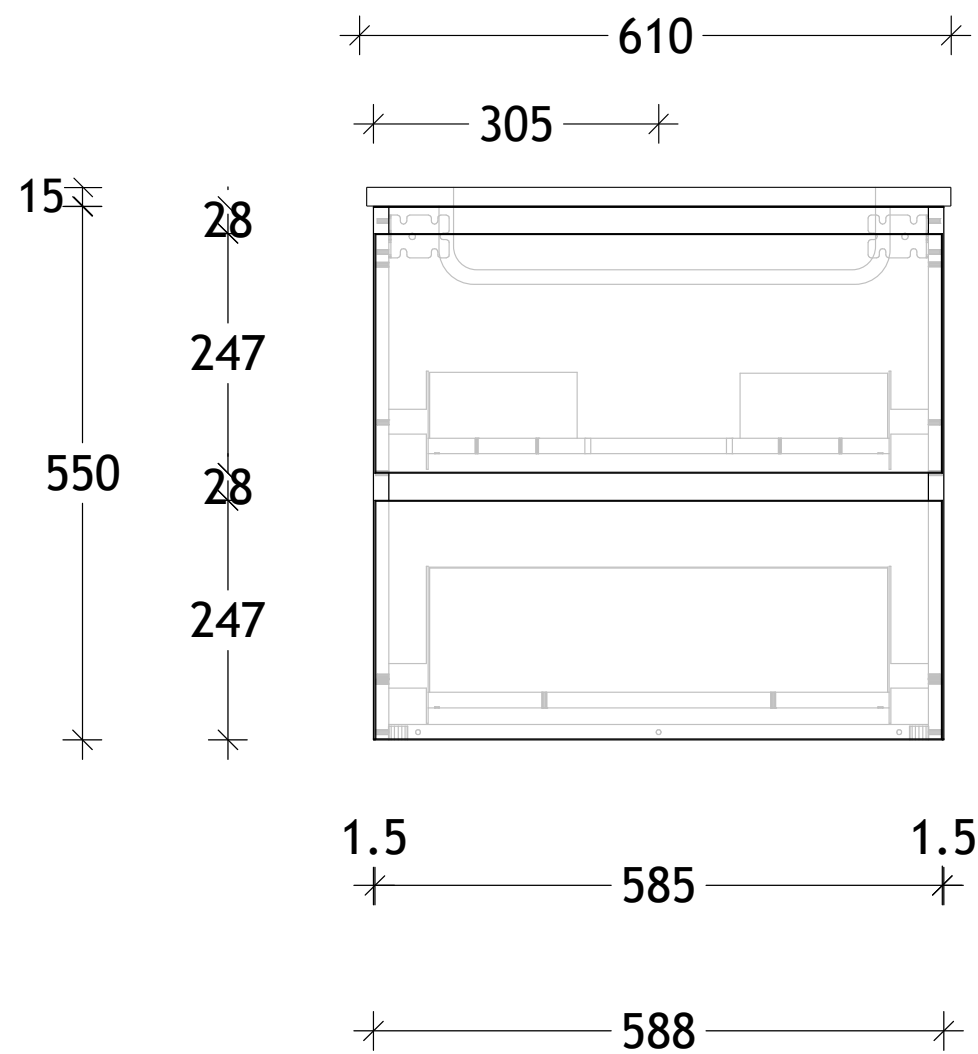

CERAMIC TOP
 BASIN CAPACITY: 5.5L TO OVERFLOW

85