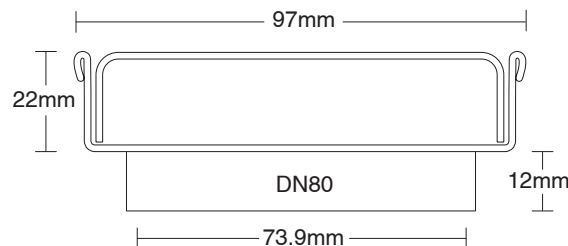

KADO

Kado Lux Oval Floor Waste 97mm DN80 Matte White

951045

SPECIFICATIONS

Recommended Use	Domestic, Hotel & Commercial
Material	Stainless Steel (316 Grade)
Colour	Matte White
Finish	Powdercoat

WARRANTY

Warranty - Domestic Use	10 Years
Spare Parts & Labour	12 Months

Please refer to Warranty Page for full Terms and Conditions

Dimensions are nominal measurements only.

CLEANING RECOMMENDATIONS:

We recommend the use of soapy water or approved cleaners. This product should not be cleaned with abrasive materials. Damage caused by any improper treatment is not covered by the product warranty. Refer to Warranty Conditions

Disclaimer: Products in this specification manual must by regulation be installed by licensed and registered trade people. The manufacturer/distributor reserves the right to vary specifications or delete models from their range without prior notification. Dimensions are nominal measurements only. Dimensions and set-outs listed are correct at time of publication however the manufacturer/distributor takes no responsibility for printing errors.

Published 27/09/2021

To see the complete Kado range go to www.reece.com.au

WaterMark
ATS 5200.040.2005
21254