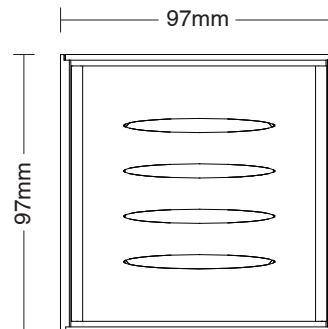

KADO

Kado Lux Oval Floor Waste 97mm DN80 Matte White

951045

SPECIFICATIONS

Recommended Use	Domestic, Hotel & Commercial
Material	Stainless Steel (316 Grade)
Colour	Matte White
Finish	Powdercoat

WARRANTY

Warranty - Domestic Use	10 Years
Spare Parts & Labour	12 Months

Please refer to Warranty Page for full Terms and Conditions

Dimensions are nominal measurements only.

CLEANING RECOMMENDATIONS:

We recommend the use of soapy water or approved cleaners. This product should not be cleaned with abrasive materials. Damage caused by any improper treatment is not covered by the product warranty. Refer to Warranty Conditions

Disclaimer: Products in this specification manual must by regulation be installed by licensed and registered trade people. The manufacturer/distributor reserves the right to vary specifications or delete models from their range without prior notification. Dimensions are nominal measurements only. Dimensions and set-outs listed are correct at time of publication however the manufacturer/distributor takes no responsibility for printing errors.

Published 27/09/2021

To see the complete Kado range go to www.reece.com.au

WaterMark
ATS 5200.040.2005
21254