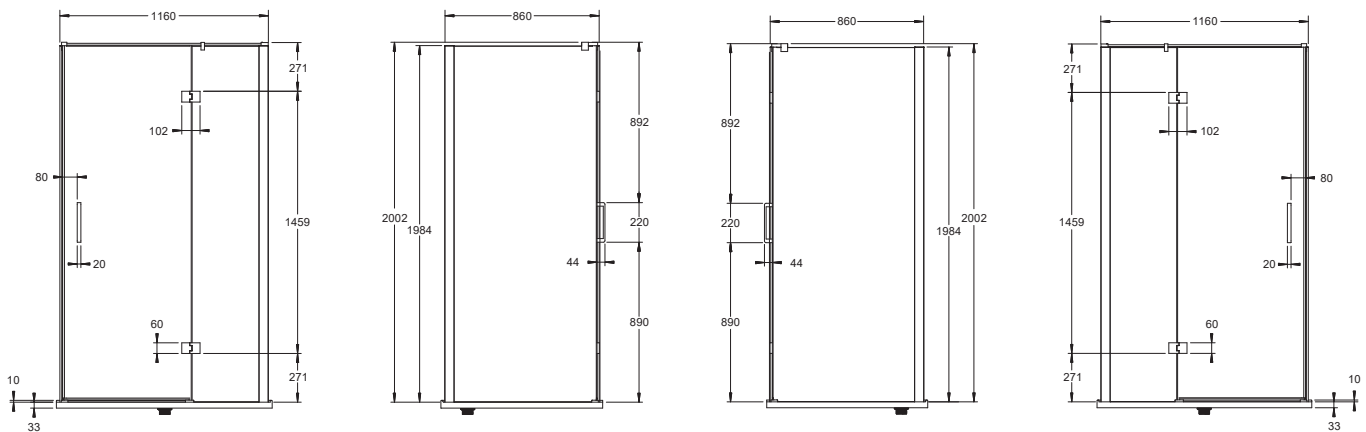

Right Hand

WARRANTY

Warranty - Domestic Use	7 Years
Spare Parts & Labour	12 Months

Please refer to Warranty Page for full Terms and Conditions

Left Hand