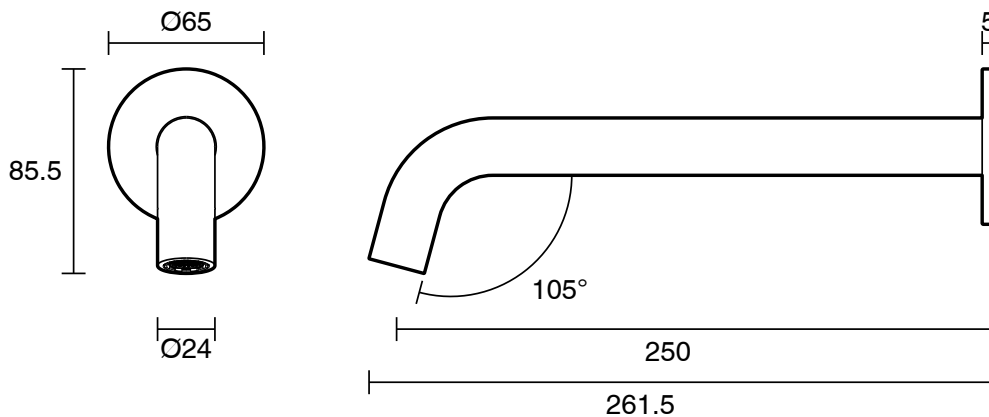

mizu

Mizu Drift Wall Basin/Bath Outlet Curve Spout 250mm Brushed Gunmetal (6 Star) Lead Free

2267271

SPECIFICATIONS

Recommended Use	Domestic;Hotel;Commercial
Colour Finish	Brushed Gunmetal
Primary Material	Lead Free Brass
Recommended Pressure Range	150 - 500 kPa as per AS3500
Max Continuous Working Temperature (deg C)	65
Min Continuous Working Temperature (deg C)	5
Hot Water Unit Suitability	Storage Tank;Continuous Flow

WARRANTY

Warranty - Domestic Use (Years)	10
Spare Parts & Labour (Years)	1

Please refer to Warranty Page for full Terms and Conditions