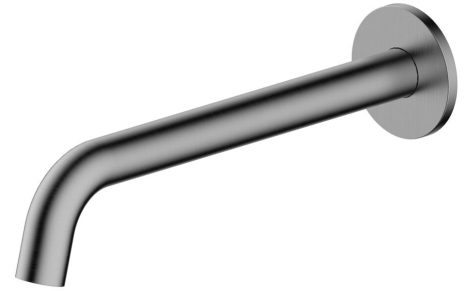

mizu

Mizu Drift Wall Basin/Bath Outlet Curve Spout 250mm Brushed Gunmetal (6 Star) Lead Free

2267271

SPECIFICATIONS

Recommended Use	Domestic;Hotel;Commercial
Colour Finish	Brushed Gunmetal
Primary Material	Lead Free Brass
Recommended Pressure Range	150 - 500 kPa as per AS3500
Max Continuous Working Temperature (deg C)	65
Min Continuous Working Temperature (deg C)	5
Hot Water Unit Suitability	Storage Tank;Continuous Flow

WARRANTY

Warranty - Domestic Use (Years)	10
Spare Parts & Labour (Years)	1

Please refer to Warranty Page for full Terms and Conditions