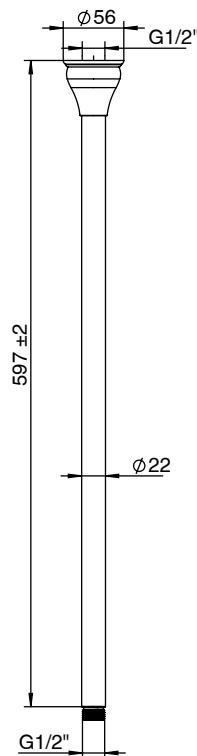

Milli Monument Edit Ceiling Shower Arm 600mm Brushed Nickel

4204499

SPECIFICATIONS

Recommended Use	Domestic, Hotel & Commercial
Colour	Brushed Nickel
Finish	Brushed
Material	DR Brass
Recommended Pressure Range	150 - 500 kPa
Maximum Continuous Working Temperature	80 deg C
Suitable for Storage Tank Hot Water	Yes
Suitable for Continuous Flow Hot Water	Yes
Suitable for Gravity Feed Hot Water	No

WARRANTY

Warranty - Domestic Use	15 Years
Spare Parts & Labour	12 Months

Please refer to Warranty Page for full Terms and Conditions

Dimensions are nominal measurements only.

CLEANING RECOMMENDATIONS:

We recommend the use of soapy water or approved cleaners. This product should not be cleaned with abrasive materials. Damage caused by any improper treatment is not covered by the product warranty. Refer to Warranty Conditions

Disclaimer: Products in this specification manual must by regulation be installed by licensed and registered trade people. The manufacturer/distributor reserves the right to vary specifications or delete models from their range without prior notification. Dimensions are nominal measurements only. Dimensions and set-outs listed are correct at time of publication however the manufacturer/distributor takes no responsibility for printing errors.

Published 05/10/2022

To see the complete Milli range go to www.reece.com.au

WaterMark
AS/NZS 3862
WМК25782