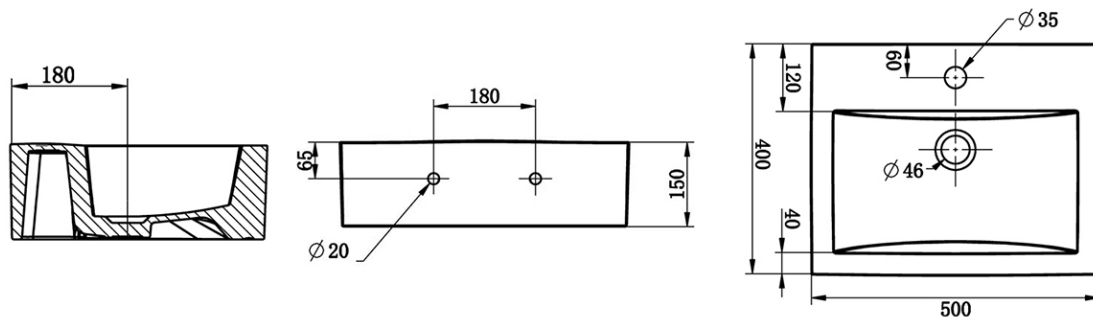

Posh Solus Wall Basin with Fixing Bolts 1 Taphole 500mm White

1805154

SPECIFICATIONS

Recommended Use	Domestic, Hotel & Commercial
Material	Vitreous China
Basin Colour	White
Bowl Capacity	5.1 ltr
Weight	18 kg
Taphole Configuration	1 Taphole
Overflow Configuration	Overflow
Plug & Waste	Sold Separately
Tapware	Sold Separately

WARRANTY

Warranty - Domestic Use	10 Years
Spare Parts & Labour	12 Months

Please refer to Warranty Page for full Terms and Conditions

Dimensions are nominal measurements only.

CLEANING RECOMMENDATIONS:

We recommend the use of soapy water or approved cleaners. This product should not be cleaned with abrasive materials. Damage caused by any improper treatment is not covered by the product warranty. Refer to Warranty Conditions

Disclaimer: Products in this specification manual must by regulation be installed by licensed and registered trade people. The manufacturer/distributor reserves the right to vary specifications or delete models from their range without prior notification. Dimensions are nominal measurements only. Dimensions and set-outs listed are correct at time of publication however the manufacturer/distributor takes no responsibility for printing errors.

Published 04/03/2021

To see the complete Posh range go to
www.reece.com.au