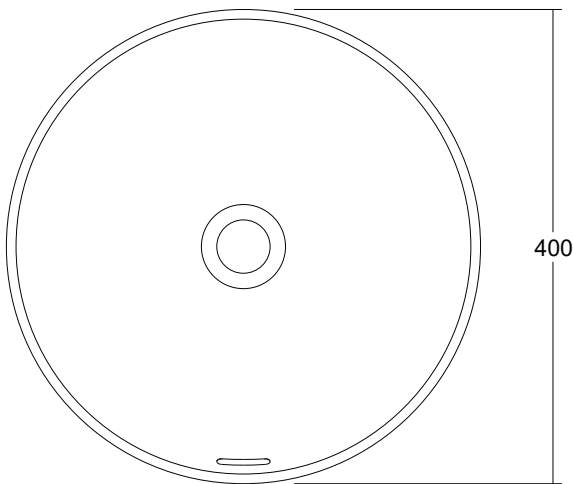

Venice 400 Round Overflow Basin Solid Surface White

SPECIFICATIONS

Recommended Use	Domestic, Hotel & Commercial
Material	Solid Surface
Colour	White
Capacity	2.7 Litres
Weight	8 kg
Overflow	Yes
Plug & Waste	32-40mm Pop-up waste + solid surface plug
Options	Softskin colours available

WARRANTY

Warranty - Domestic Use	10 Years
<i>Please refer to Warranty Page for full Terms and Conditions</i>	

Dimensions are nominal measurements only.

Disclaimer: Products in this specification manual must by regulation be installed by licensed and registered trade people. The manufacturer/distributor reserves the right to vary specifications or delete models from their range without prior notification. Dimensions are nominal measurements only. Dimensions and set-outs listed are correct at time of publication however the manufacturer/distributor takes no responsibility for printing errors.

Published 02/08/2024