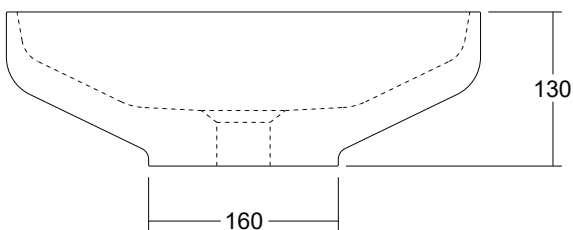

Venice 400 Round Overflow Basin Solid Surface White

SPECIFICATIONS

Recommended Use	Domestic, Hotel & Commercial
Material	Solid Surface
Colour	White
Capacity	2.7 Litres
Weight	8 kg
Overflow	Yes
Plug & Waste	32-40mm Pop-up waste + solid surface plug
Options	Softskin colours available

WARRANTY

Warranty - Domestic Use	10 Years
<i>Please refer to Warranty Page for full Terms and Conditions</i>	

Dimensions are nominal measurements only.

Disclaimer: Products in this specification manual must by regulation be installed by licensed and registered trade people. The manufacturer/distributor reserves the right to vary specifications or delete models from their range without prior notification. Dimensions are nominal measurements only. Dimensions and set-outs listed are correct at time of publication however the manufacturer/distributor takes no responsibility for printing errors.

Published 02/08/2024