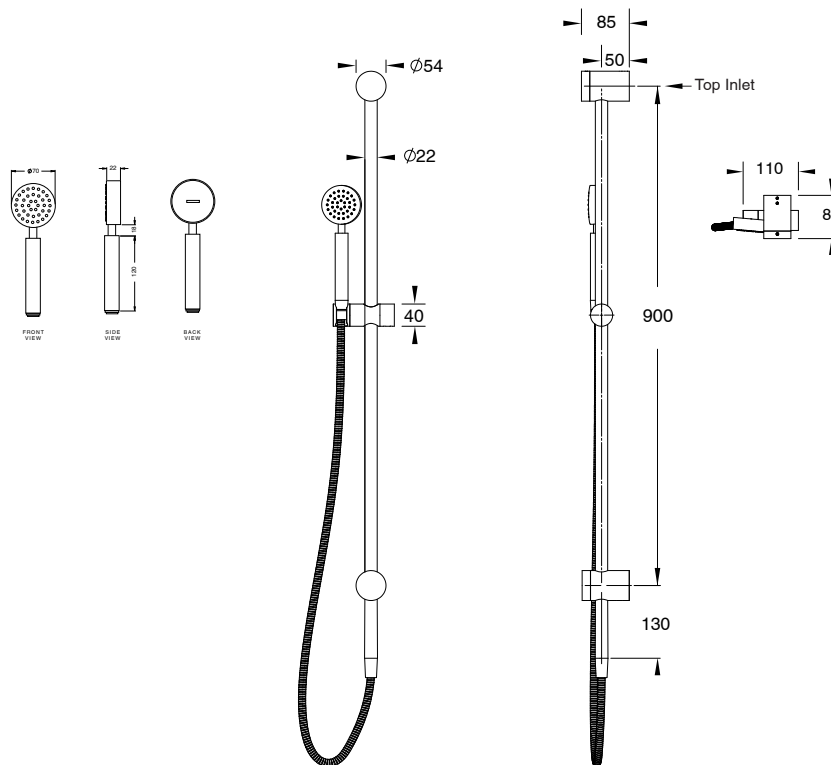

Milli

Milli Mood Edit Single Rail Shower with Wall Water Inlet Matte Black (3 Star)

4201012

SPECIFICATIONS

Recommended Use	Domestic, Hotel & Commercial
Colour	Matte Black
Recommended Pressure Range	300 - 500 kPa
Maximum Continuous Working Temperature	65 deg C
Suitable for Storage Tank Hot Water	Yes
Suitable for Continuous Flow Hot Water	Yes
Suitable for Gravity Feed Hot Water	No

WARRANTY

Warranty - Domestic Use	15 Years
Spare Parts & Labour	12 Months

Please refer to Warranty Page for full Terms and Conditions

Dimensions are nominal measurements only.

CLEANING RECOMMENDATIONS:

We recommend the use of soapy water or approved cleaners. This product should not be cleaned with abrasive materials. Damage caused by any improper treatment is not covered by the product warranty. Refer to Warranty Conditions

Disclaimer: Products in this specification manual must by regulation be installed by licensed and registered trade people. The manufacturer/distributor reserves the right to vary specifications or delete models from their range without prior notification. Dimensions are nominal measurements only. Dimensions and set-outs listed are correct at time of publication however the manufacturer/distributor takes no responsibility for printing errors.

Published 05/07/2024

To see the complete Milli range go to www.reece.com.au