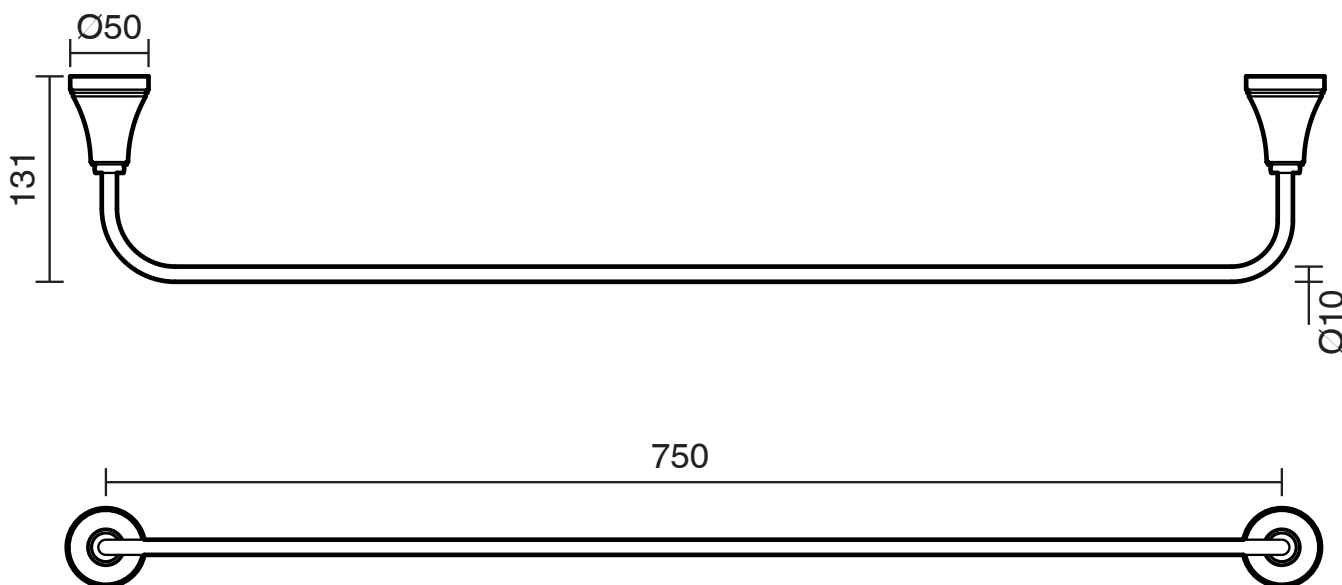

KADO

Kado Era Single Towel Rail 750mm Matte Black

2263725

SPECIFICATIONS

Recommended Use	Domestic, Hotel & Commercial
Colour	Matte Black
Material	Zinc/Steel

WARRANTY

Replacement Only - Domestic Use	10 Years
Parts Replacement Only	12 Months

Please refer to Warranty Page for full Terms and Conditions

Dimensions are nominal measurements only.

CLEANING RECOMMENDATIONS:

We recommend the use of soapy water or approved cleaners. This product should not be cleaned with abrasive materials. Damage caused by any improper treatment is not covered by the product warranty. Refer to Warranty Conditions

Disclaimer: Products in this specification manual must by regulation be installed by licensed and registered trade people. The manufacturer/distributor reserves the right to vary specifications or delete models from their range without prior notification. Dimensions are nominal measurements only. Dimensions and set-outs listed are correct at time of publication however the manufacturer/distributor takes no responsibility for printing errors.

Published 12/10/2023

To see the complete Kado range go to www.reece.com.au