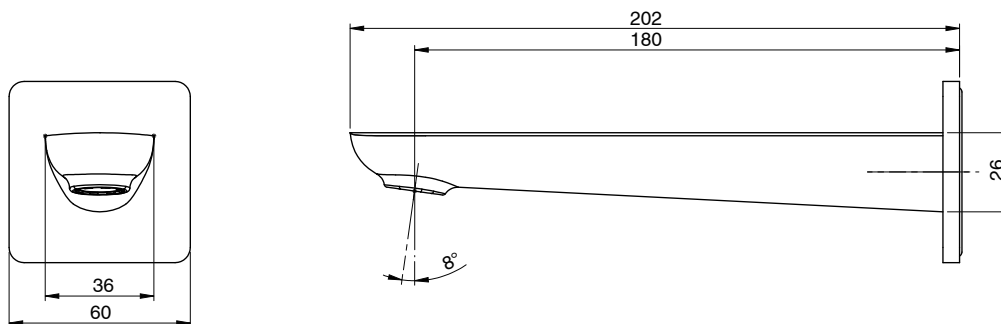

Milli

Milli Glance Wall Basin Outlet 180mm Matte Black (6 Star)

2263098

SPECIFICATIONS

Recommended Use	Domestic, Hotel & Commercial
Colour	Matte Black
Finish	Matte
Material	DR Brass
Recommended Pressure Range	150 - 500 kPa
Maximum Continuous Working Temperature	65 deg C
Suitable for Storage Tank Hot Water	Yes
Suitable for Continuous Flow Hot Water	Yes
Suitable for Gravity Feed Hot Water	No

WARRANTY

Warranty - Domestic Use	15 Years
Spare Parts & Labour	12 Months

Please refer to Warranty Page for full Terms and Conditions