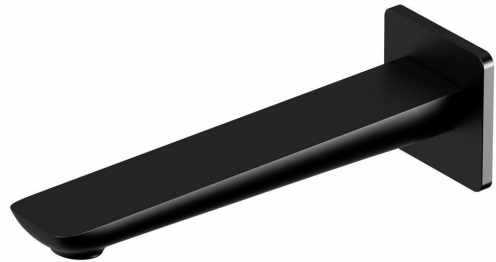

Milli

Milli Glance Wall Basin Outlet 180mm Matte Black (6 Star)

2263098

SPECIFICATIONS

Recommended Use	Domestic, Hotel & Commercial
Colour	Matte Black
Finish	Matte
Material	DR Brass
Recommended Pressure Range	150 - 500 kPa
Maximum Continuous Working Temperature	65 deg C
Suitable for Storage Tank Hot Water	Yes
Suitable for Continuous Flow Hot Water	Yes
Suitable for Gravity Feed Hot Water	No

WARRANTY

Warranty - Domestic Use	15 Years
Spare Parts & Labour	12 Months

Please refer to Warranty Page for full Terms and Conditions