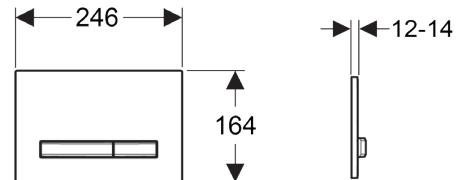

Please refer to Warranty Page for full Terms and Conditions

Dimensions are nominal measurements only.

CLEANING RECOMMENDATIONS:

We recommend the use of soapy water or approved cleaners. This product should not be cleaned with abrasive materials. Damage caused by any improper treatment is not covered by the product warranty. Refer to Warranty Conditions.

Disclaimer: Products in this specification manual must by regulation be installed by licensed and registered trade people. The manufacturer/distributor reserves the right to vary specifications or delete models from their range without prior notification. Dimensions are nominal measurements only. Dimensions and set-outs listed are correct at time of publication however the manufacturer/distributor takes no responsibility for printing errors.

Published 092023

To see the complete Geberit range go to
www.reece.com.au