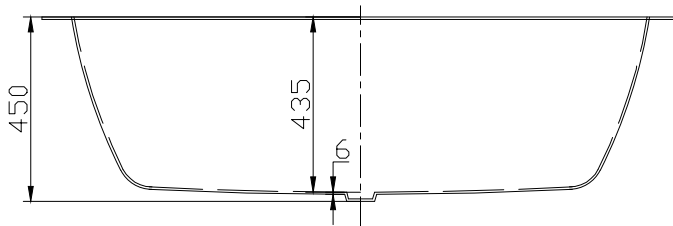

Posh Solus Oval Inset Bath 1585 x 745mm White

SPECIFICATIONS

Recommended Use	Domestic, Hotel & Commercial
Material	Sanitary Grade Acrylic
Colour	White
Capacity	240 Litres
Weight	23 kg
Plug & Waste	Suitable for 40mm Non-Overflow Style Waste
Overflow	No
Tiling Bead	No
Fixing	Hob Mounted Inset Bath

WARRANTY

Warranty - Domestic Use	10 Years
Spare Parts & Labour	12 Months

Please refer to Warranty Page for full Terms and Conditions

Dimensions are nominal measurements only.

Disclaimer: Products in this specification manual must by regulation be installed by licensed and registered trade people. The manufacturer/distributor reserves the right to vary specifications or delete models from their range without prior notification. Dimensions are nominal measurements only. Dimensions and set-outs listed are correct at time of publication however the manufacturer/distributor takes no responsibility for printing errors.

Published 31/07/2019