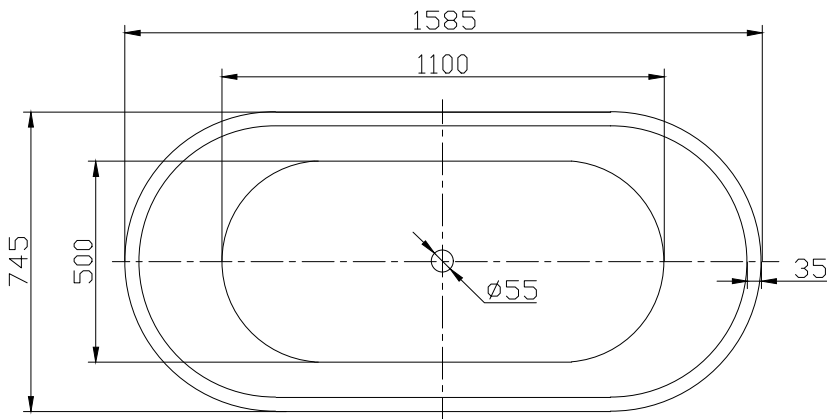

Posh Solus Oval Inset Bath 1585 x 745mm White

SPECIFICATIONS

Recommended Use	Domestic, Hotel & Commercial
Material	Sanitary Grade Acrylic
Colour	White
Capacity	240 Litres
Weight	23 kg
Plug & Waste	Suitable for 40mm Non-Overflow Style Waste
Overflow	No
Tiling Bead	No
Fixing	Hob Mounted Inset Bath

WARRANTY

Warranty - Domestic Use	10 Years
Spare Parts & Labour	12 Months

Please refer to Warranty Page for full Terms and Conditions

Dimensions are nominal measurements only.

Disclaimer: Products in this specification manual must by regulation be installed by licensed and registered trade people. The manufacturer/distributor reserves the right to vary specifications or delete models from their range without prior notification. Dimensions are nominal measurements only. Dimensions and set-outs listed are correct at time of publication however the manufacturer/distributor takes no responsibility for printing errors.

Published 31/07/2019