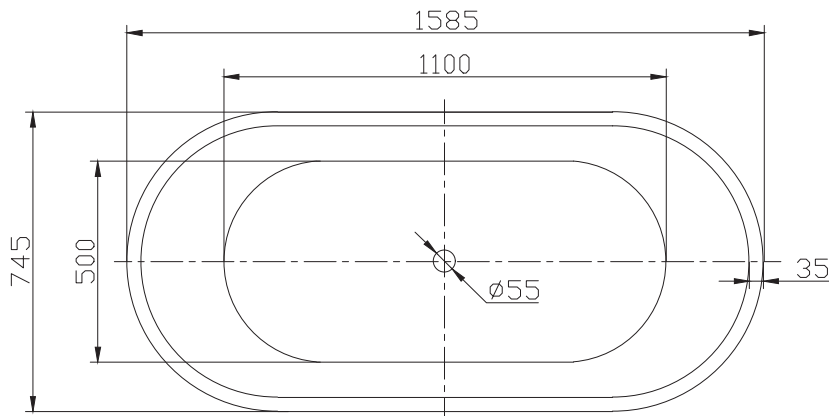

Posh Solus Oval Inset Bath 1585 x 745mm White

SPECIFICATIONS

Recommended Use	Domestic, Hotel & Commercial
Material	Sanitary Grade Acrylic
Colour	White
Capacity	240 Litres
Weight	23 kg
Plug & Waste	Suitable for 40mm Non-Overflow Style Waste
Overflow	No
Tiling Bead	No
Fixing	Hob Mounted Inset Bath

WARRANTY

Warranty - Domestic Use	10 Years
Spare Parts & Labour	12 Months

Please refer to Warranty Page for full Terms and Conditions

Dimensions are nominal measurements only.

Disclaimer: Products in this specification manual must by regulation be installed by licensed and registered trade people. The manufacturer/distributor reserves the right to vary specifications or delete models from their range without prior notification. Dimensions are nominal measurements only. Dimensions and set-outs listed are correct at time of publication however the manufacturer/distributor takes no responsibility for printing errors.

Published 31/07/2019