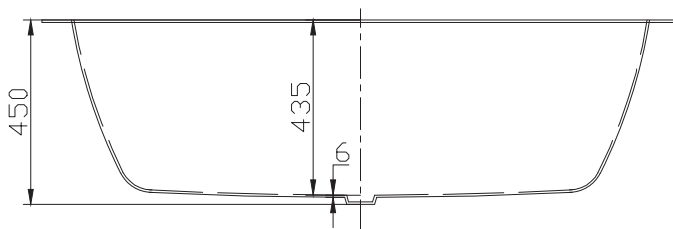

Posh Solus Oval Inset Bath 1585 x 745mm White

SPECIFICATIONS

Recommended Use	Domestic, Hotel & Commercial
Material	Sanitary Grade Acrylic
Colour	White
Capacity	240 Litres
Weight	23 kg
Plug & Waste	Suitable for 40mm Non-Overflow Style Waste
Overflow	No
Tiling Bead	No
Fixing	Hob Mounted Inset Bath

WARRANTY

Warranty - Domestic Use	10 Years
Spare Parts & Labour	12 Months

Please refer to Warranty Page for full Terms and Conditions

Dimensions are nominal measurements only.

Disclaimer: Products in this specification manual must by regulation be installed by licensed and registered trade people. The manufacturer/distributor reserves the right to vary specifications or delete models from their range without prior notification. Dimensions are nominal measurements only. Dimensions and set-outs listed are correct at time of publication however the manufacturer/distributor takes no responsibility for printing errors.

Published 31/07/2019