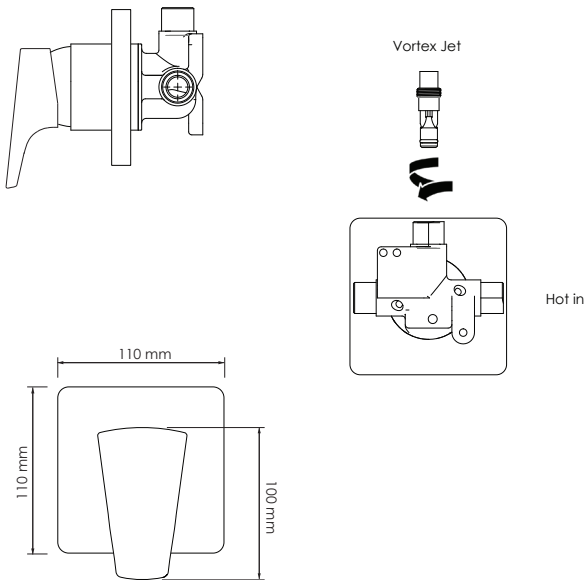

FINISH		CODE
Brushed Brass (PVD)	VTD40BB	2217431
Brushed Gunmetal (PVD)	VTD40BG	9511913
Brushed Nickel (PVD)	VTD40BN	9511912
Matte Black	VTD40BK	9511914
Chrome	VTD40CH	9511912

*Specifications and dimensions correct at time of publication and are subject to change without notice.

Please refer to physical product prior to installation.

PROUD PARTNER AND SUPPORTER OF MASTER PLUMBERS, GASFITTERS AND DRAINLAYERS