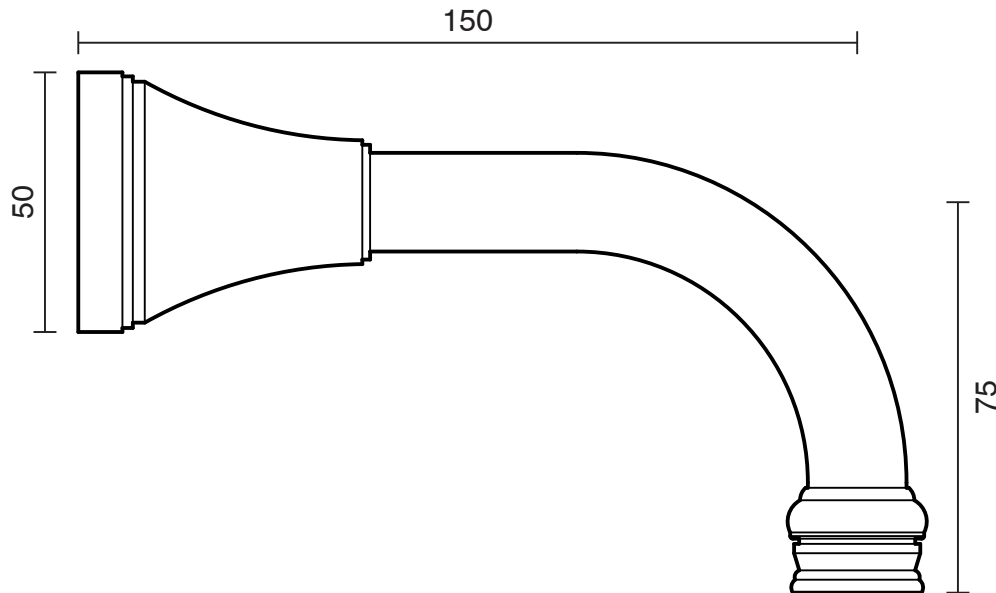

KADO

Kado Era Wall Bath Outlet 150mm Chrome

9507583

SPECIFICATIONS

Recommended Use	Domestic, Hotel & Commercial
Colour	Chrome
Finish	Polished
Material	DR Brass
Recommended Pressure Range	150 - 500 kPa
Maximum Continuous Working Temperature	80 deg C
Suitable for Storage Tank Hot Water	Yes
Suitable for Continuous Flow Hot Water	Yes
Suitable for Gravity Feed Hot Water	No

WARRANTY

Warranty - Domestic Use	10 Years
Spare Parts & Labour	12 Months

Please refer to Warranty Page for full Terms and Conditions

Dimensions are nominal measurements only.

CLEANING RECOMMENDATIONS:

We recommend the use of soapy water or approved cleaners. This product should not be cleaned with abrasive materials. Damage caused by any improper treatment is not covered by the product warranty. Refer to Warranty Conditions

Disclaimer: Products in this specification manual must by regulation be installed by licensed and registered trade people. The manufacturer/distributor reserves the right to vary specifications or delete models from their range without prior notification. Dimensions are nominal measurements only. Dimensions and set-outs listed are correct at time of publication however the manufacturer/distributor takes no responsibility for printing errors.

Published 06/04/2022

To see the complete Kado range go to www.reece.com.au

WaterMark
AS/NZS 3718
WM-022967