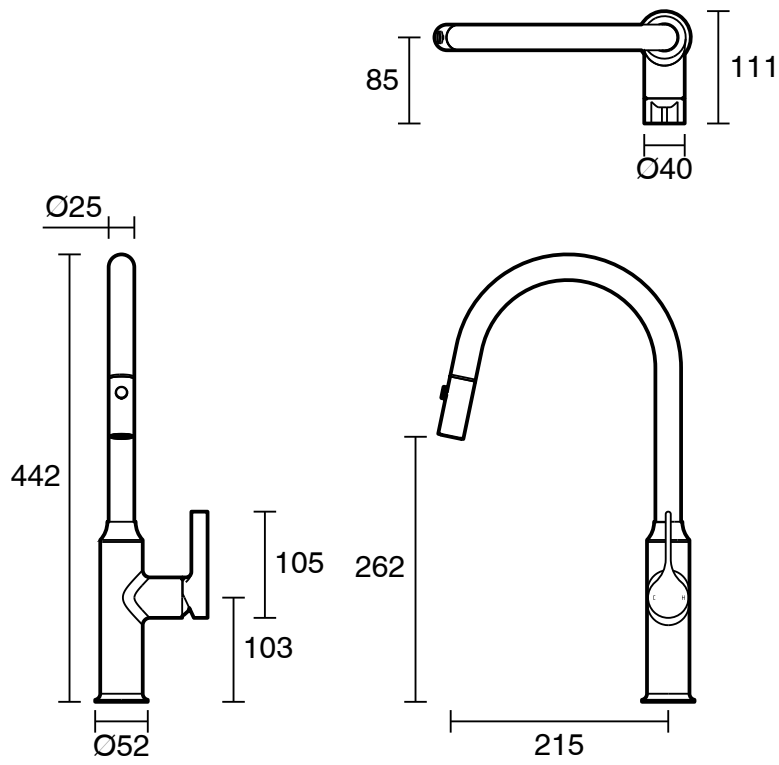

SUSSEX

Sussex Oria Sink Mixer Pull Out Spray PVD Brushed Bronze (5 Star) Lead Free

30275

SPECIFICATIONS

Recommended Use	Residential;Commercial
Colour Finish	Brushed Bronze
Primary Material	Lead Free Brass
Recommended Pressure Range	150 - 500 kPa as per AS3500
Max Continuous Working Temperature (deg C)	65
Min Continuous Working Temperature (deg C)	1

WARRANTY

Residential Use (Years)	40
Commercial Use (Years)	10

Please refer to Sussex Warranty page for full Terms and Conditions

Dimensions are nominal measurements only.

CLEANING RECOMMENDATIONS:

We recommend the use of soapy water or approved cleaners. This product should not be cleaned with abrasive materials. Damage caused by any improper treatment is not covered by the product warranty. Refer to Warranty Conditions

Disclaimer: Products in this specification manual must by regulation be installed by licensed and registered trade people. The manufacturer/distributor reserves the right to vary specifications or delete models from their range without prior notification. Dimensions are nominal measurements only. Dimensions and set-outs listed are correct at time of publication however the manufacturer/distributor takes no responsibility for printing errors.

Published 31/03/2026

To see the complete Sussex range go to www.reece.com.au