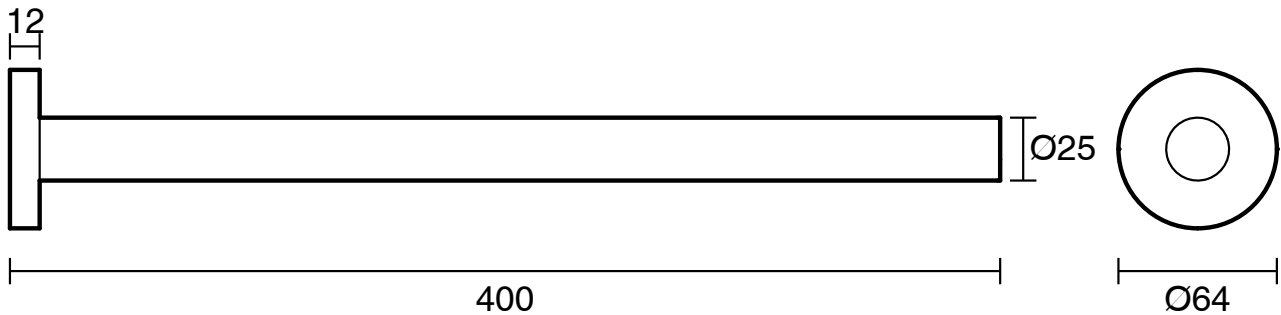

S U S S E X

Sussex Scala Towel Bar 400mm Chrome

2261488

SPECIFICATIONS	
Recommended Use	Domestic;Hotel;Commercial
Colour Finish	Polished Chrome
Primary Material	Brass
WARRANTY	
Replacement Only - Domestic Use (Years)	15
Parts Replacement Only (Years)	15
<i>Please refer to Warranty Page for full Terms and Conditions</i>	