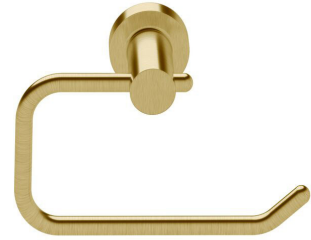

S U S S E X

Sussex Scala Toilet Roll Holder LUX PVD Brushed Pure Gold

2267061

SPECIFICATIONS	
Recommended Use	Domestic;Hotel;Commercial
Colour Finish	Brushed Pure Gold
Primary Material	Brass
WARRANTY	
Replacement Only - Domestic Use (Years)	15
Parts Replacement Only (Years)	15
<i>Please refer to Warranty Page for full Terms and Conditions</i>	