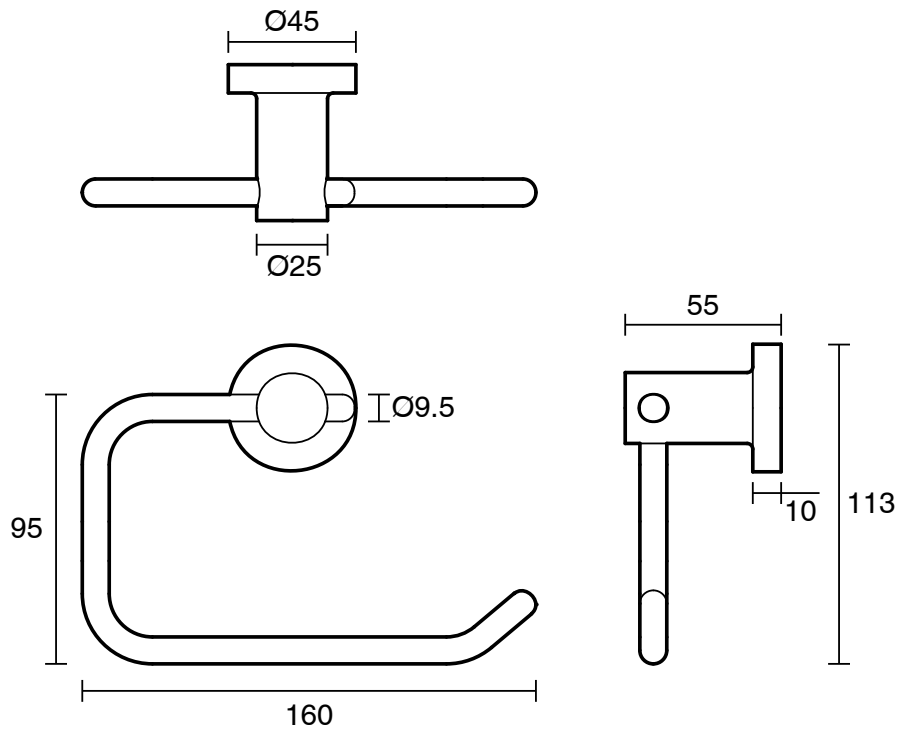

S U S S E X

Sussex Scala Toilet Roll Holder LUX PVD Brushed Pure Gold

2267061

SPECIFICATIONS	
Recommended Use	Domestic;Hotel;Commercial
Colour Finish	Brushed Pure Gold
Primary Material	Brass
WARRANTY	
Replacement Only - Domestic Use (Years)	15
Parts Replacement Only (Years)	15
<i>Please refer to Warranty Page for full Terms and Conditions</i>	

Disclaimer: Products in this specification manual must by regulation be installed by licensed and registered trade people. The manufacturer/distributor reserves the right to vary specifications or delete models from their range without prior notification. Dimensions are nominal measurements only. Dimensions and set-outs listed are correct at time of publication however the manufacturer/distributor takes no responsibility for printing errors.