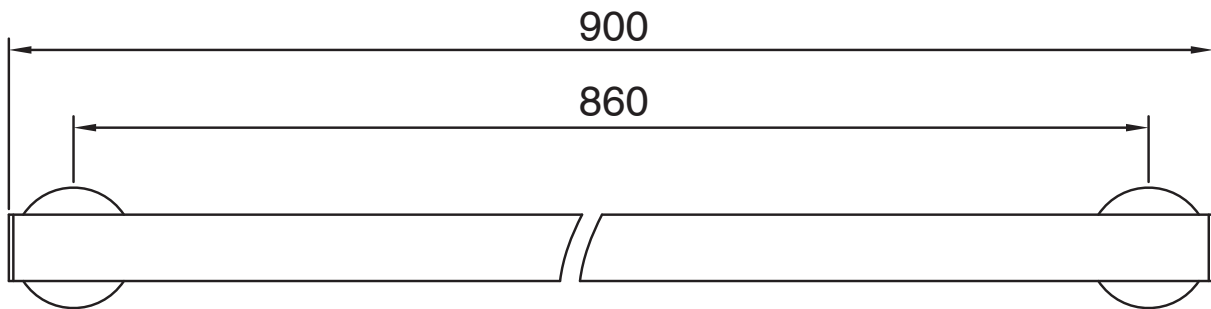

Mizu Drift Single Towel Rail 900mm Brushed Gunmetal

9512552

SPECIFICATIONS

Recommended Use	Domestic, Hotel & Commercial
Colour	Brushed Gunmetal
Material	Brass

WARRANTY

Replacement Only - Domestic Use	10 Years
Parts Replacement Only	12 Months

Please refer to Warranty Page for full Terms and Conditions

Dimensions are nominal measurements only.

CLEANING RECOMMENDATIONS:

We recommend the use of soapy water or approved cleaners. This product should not be cleaned with abrasive materials. Damage caused by any improper treatment is not covered by the product warranty. Refer to Warranty Conditions

Disclaimer: Products in this specification manual must by regulation be installed by licensed and registered trade people. The manufacturer/distributor reserves the right to vary specifications or delete models from their range without prior notification. Dimensions are nominal measurements only. Dimensions and set-outs listed are correct at time of publication however the manufacturer/distributor takes no responsibility for printing errors.

Published 21/03/2024

To see the complete Mizu range go to www.reece.com.au