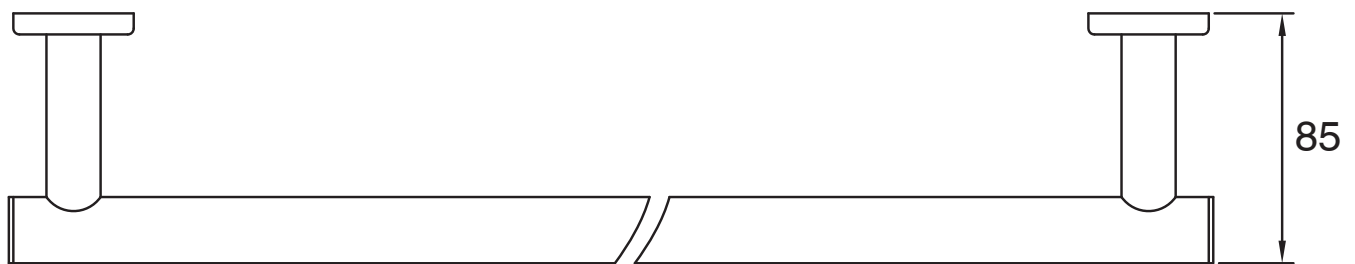

Mizu Drift Single Towel Rail 900mm Brushed Gunmetal

9512552

SPECIFICATIONS

Recommended Use	Domestic, Hotel & Commercial
Colour	Brushed Gunmetal
Material	Brass

WARRANTY

Replacement Only - Domestic Use	10 Years
Parts Replacement Only	12 Months

Please refer to Warranty Page for full Terms and Conditions

Dimensions are nominal measurements only.

CLEANING RECOMMENDATIONS:

We recommend the use of soapy water or approved cleaners. This product should not be cleaned with abrasive materials. Damage caused by any improper treatment is not covered by the product warranty. Refer to Warranty Conditions

Disclaimer: Products in this specification manual must by regulation be installed by licensed and registered trade people. The manufacturer/distributor reserves the right to vary specifications or delete models from their range without prior notification. Dimensions are nominal measurements only. Dimensions and set-outs listed are correct at time of publication however the manufacturer/distributor takes no responsibility for printing errors.

Published 21/03/2024

To see the complete Mizu range go to www.reece.com.au