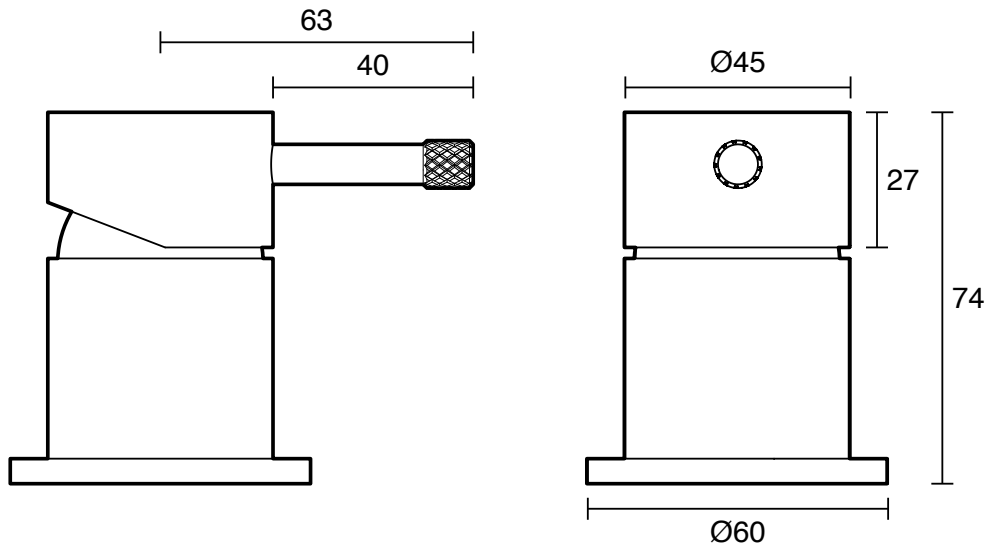

SUSSEX

Sussex Scala Nova Top Mount Hob Mixer PVD Brushed Nickel Lead Free

43574

SPECIFICATIONS

Recommended Use	Residential;Commercial
Colour Finish	Brushed Nickel
Primary Material	Lead Free Brass
Recommended Pressure Range	150 - 500 kPa as per AS3500
Max Continuous Working Temperature (deg C)	65
Min Continuous Working Temperature (deg C)	1

WARRANTY

Residential Use (Years)	40
Commercial Use (Years)	10

Please refer to Sussex Warranty page for full Terms and Conditions

Dimensions are nominal measurements only.

CLEANING RECOMMENDATIONS:

We recommend the use of soapy water or approved cleaners. This product should not be cleaned with abrasive materials. Damage caused by any improper treatment is not covered by the product warranty. Refer to Warranty Conditions

Disclaimer: Products in this specification manual must by regulation be installed by licensed and registered trade people. The manufacturer/distributor reserves the right to vary specifications or delete models from their range without prior notification. Dimensions are nominal measurements only. Dimensions and set-outs listed are correct at time of publication however the manufacturer/distributor takes no responsibility for printing errors.

Published 01/04/2026

To see the complete Sussex range go to www.reece.com.au