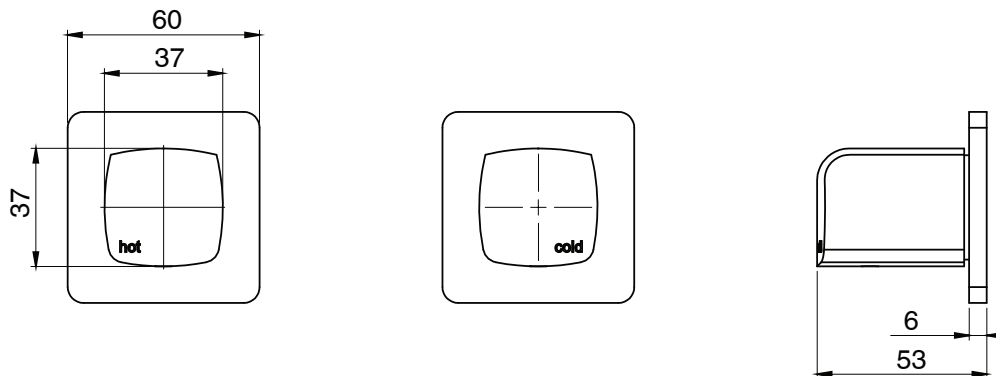

Milli

Milli Glance Wall Top Assemblies (Pair) Chrome

2285916

SPECIFICATIONS

Recommended Use	Domestic, Hotel & Commercial
Colour	Chrome
Finish	Polished
Material	DR Brass
Recommended Pressure Range	150 - 500 kPa
Maximum Continuous Working Temperature	75 deg C
Suitable for Storage Tank Hot Water	Yes
Suitable for Continuous Flow Hot Water	Yes
Suitable for Gravity Feed Hot Water	No

WARRANTY

Warranty - Domestic Use	15 Years
Spare Parts & Labour	12 Months

Please refer to Warranty Page for full Terms and Conditions

Dimensions are nominal measurements only.

CLEANING RECOMMENDATIONS:

We recommend the use of soapy water or approved cleaners. This product should not be cleaned with abrasive materials. Damage caused by any improper treatment is not covered by the product warranty. Refer to Warranty Conditions

Disclaimer: Products in this specification manual must by regulation be installed by licensed and registered trade people. The manufacturer/distributor reserves the right to vary specifications or delete models from their range without prior notification. Dimensions are nominal measurements only. Dimensions and set-outs listed are correct at time of publication however the manufacturer/distributor takes no responsibility for printing errors.

Published 13/07/2022

To see the complete Milli range go to
www.reece.com.au