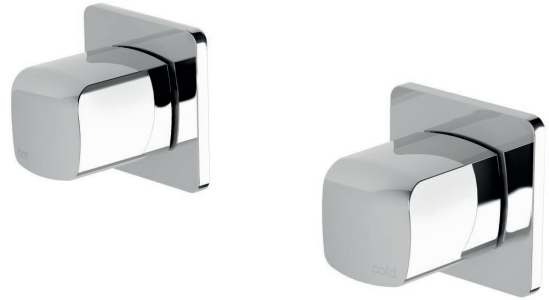

Milli

Milli Glance Wall Top Assemblies (Pair) Chrome

2285916

SPECIFICATIONS

Recommended Use	Domestic, Hotel & Commercial
Colour	Chrome
Finish	Polished
Material	DR Brass
Recommended Pressure Range	150 - 500 kPa
Maximum Continuous Working Temperature	75 deg C
Suitable for Storage Tank Hot Water	Yes
Suitable for Continuous Flow Hot Water	Yes
Suitable for Gravity Feed Hot Water	No

WARRANTY

Warranty - Domestic Use	15 Years
Spare Parts & Labour	12 Months

Please refer to Warranty Page for full Terms and Conditions

Dimensions are nominal measurements only.

CLEANING RECOMMENDATIONS:

We recommend the use of soapy water or approved cleaners. This product should not be cleaned with abrasive materials. Damage caused by any improper treatment is not covered by the product warranty. Refer to Warranty Conditions

Disclaimer: Products in this specification manual must by regulation be installed by licensed and registered trade people. The manufacturer/distributor reserves the right to vary specifications or delete models from their range without prior notification. Dimensions are nominal measurements only. Dimensions and set-outs listed are correct at time of publication however the manufacturer/distributor takes no responsibility for printing errors.

Published 13/07/2022

To see the complete Milli range go to
www.reece.com.au