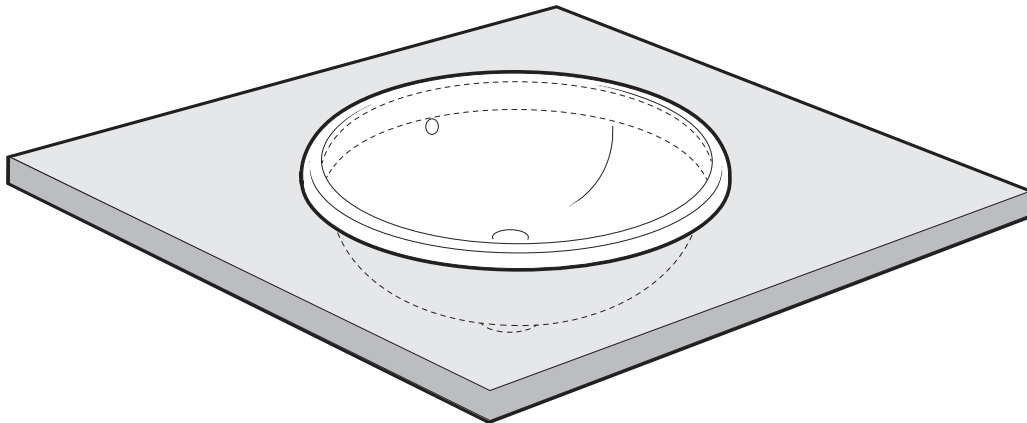

Roca Diverta Vanity Basin 1 Taphole 550mm White

INSTALLATION INSTRUCTIONS

Plumbers, please ensure a copy of the installation instructions is left with the end user for future reference.