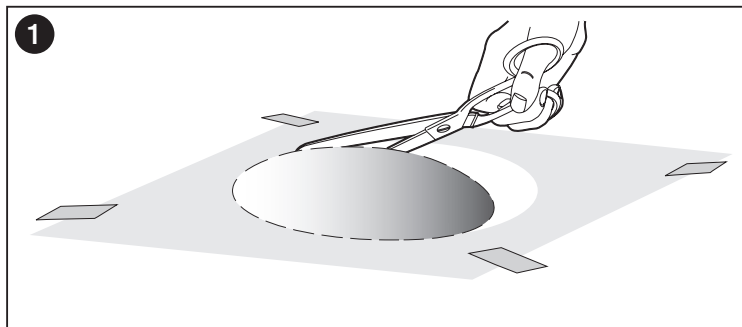

Roca Diverta Vanity Basin 1 Taphole 550mm White

INSTALLATION INSTRUCTIONS

Plumbers, please ensure a copy of the installation instructions is left with the end user for future reference.