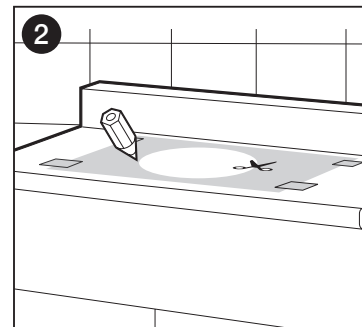

Roca Diverta Vanity Basin 1 Taphole 550mm White

INSTALLATION INSTRUCTIONS

Plumbers, please ensure a copy of the installation instructions is left with the end user for future reference.