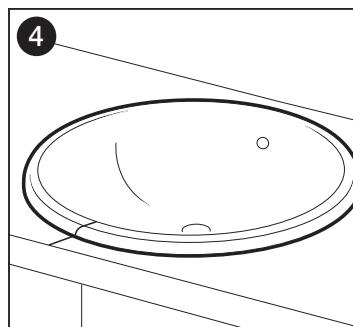

Roca Diverta Vanity Basin 1 Taphole 550mm White

INSTALLATION INSTRUCTIONS

Plumbers, please ensure a copy of the installation instructions is left with the end user for future reference.