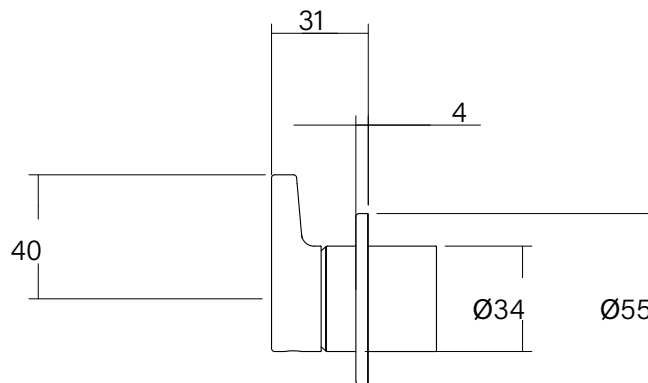

Faucet Strommen Vara Fin Shower Mixer Tap Kit Discovery Bronze Lead Free

39986

SPECIFICATIONS

Recommended Use	Domestic; Commercial; Hotel
Colour Finish	Discovery Bronze
Primary Material	DR Brass
Recommended Pressure Range	300 - 500 kPa
Max Continuous Working Temperature (deg C)	65
Min Continuous Working Temperature (deg C)	5
Hot Water Unit Suitability	Storage Tank, Continuous Flow

WARRANTY

Warranty - Domestic Use (Years)	40
Spare Parts & Labour (Years)	10

Please refer to Warranty Page for full Terms and Conditions

Dimensions are nominal measurements only.

CLEANING RECOMMENDATIONS:

We recommend the use of soapy water or approved cleaners. This product should not be cleaned with abrasive materials. Damage caused by any improper treatment is not covered by the product warranty. Refer to Warranty Conditions

Disclaimer: Products in this specification manual must by regulation be installed by licensed and registered trade people. The manufacturer/distributor reserves the right to vary specifications or delete models from their range without prior notification. Dimensions are nominal measurements only. Dimensions and set-outs listed are correct at time of publication however the manufacturer/distributor takes no responsibility for printing errors.

Published 11/02/2026

To see the complete Faucet Strommen Vara range go to www.reece.com.au